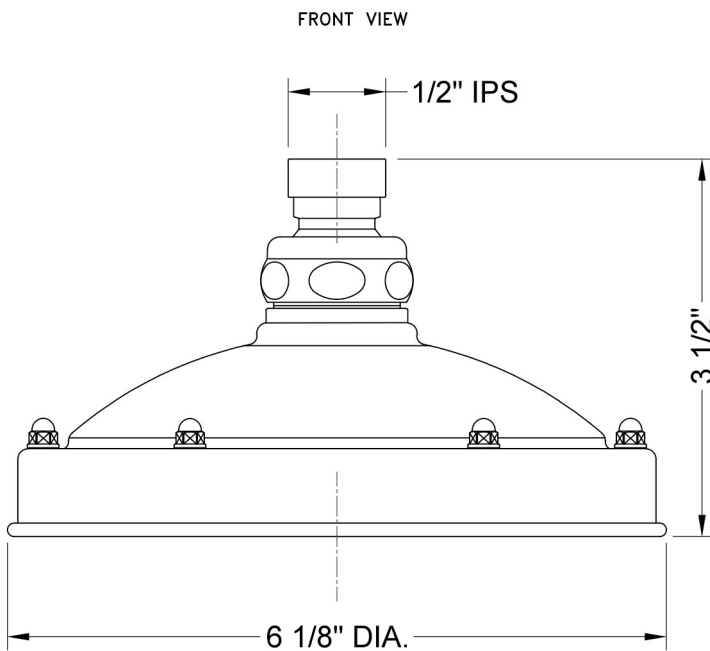

SPECIFICATION DRAWING:

SPRAY PATTERNS:

ANGLES AND FLOW RATES:

COMPLIANCES:

CEC

Complies with: ASME A112.18.1-2012/CSA B125.1-12