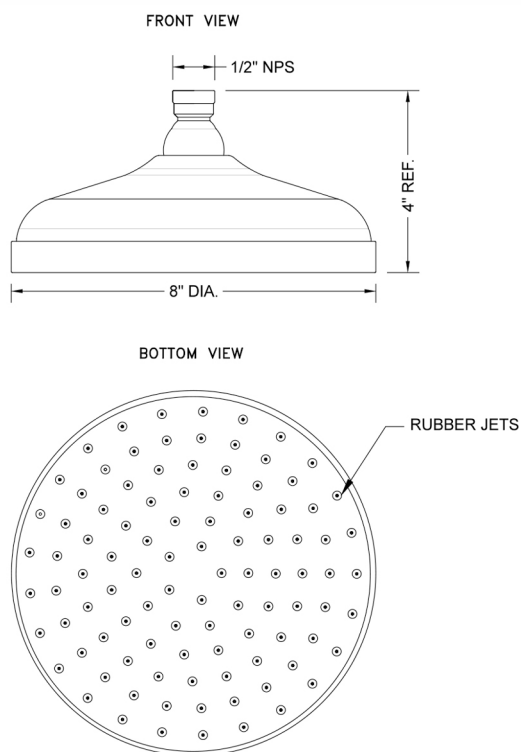

8" Traditional Rain Machine®-1.75 GPM

Model #: S308-1.75-

FEATURES:

- A POWER SHOWER - the technology of the Rain Machine® allows for a strong rain spray at any angle
- 1/2" IPS adjustable brass ball joint to adjust angle of showerhead
- 8" diameter all brass body with 95 easy clean rubber jets
- Available flow rates: 2.5, 2.0, 1.75 & 1.5 GPM

SPECIFICATION DRAWING:

SPRAY PATTERNS:

ANGLES AND FLOW RATES: