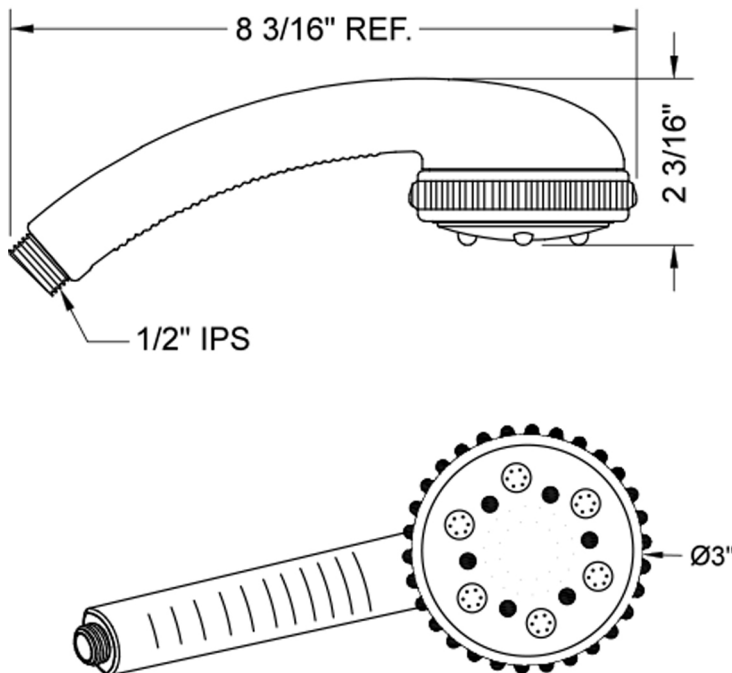

Leticia Handshower- 2.0 GPM

Model #: S429-2.0-

FEATURES:

- 5 function handshower with 3" face
- ½" IPS male threads
- Rubber ring for easy grip, no slip adjustment of functions
- Comfortable ergonomic design
- IDEAL FOR LOW WATER PRESSURE

SPECIFICATION DRAWING:

SPRAY PATTERNS:

COMPLIANCES:

CEC

Complies with: ASME A112.18.1-2012/CSA B125.1-12