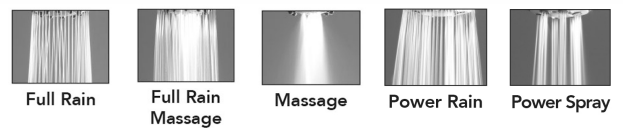

SPRAY PATTERNS:

COMPLIANCES:

CEC

Complies with: ASME A112.18.1-2012/CSA B125.1-12