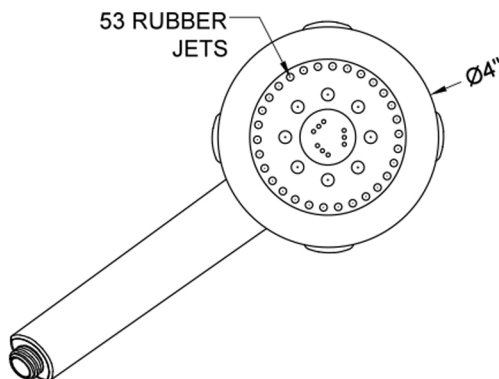

SPECIFICATION DRAWING: