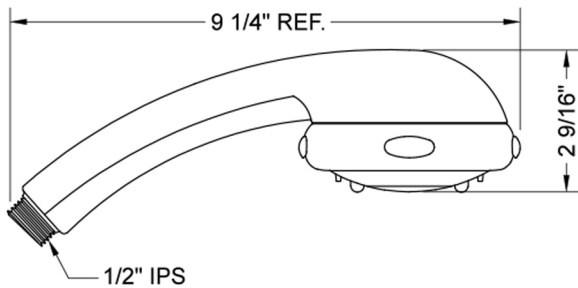

SPECIFICATION DRAWING: