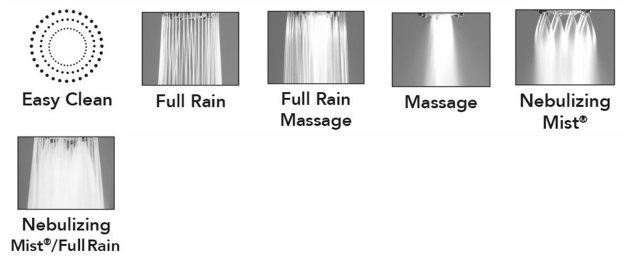

SPRAY PATTERNS:

COMPLIANCES:

CEC

Complies with: ASME A112.18.1-2012/CSA B125.1-12