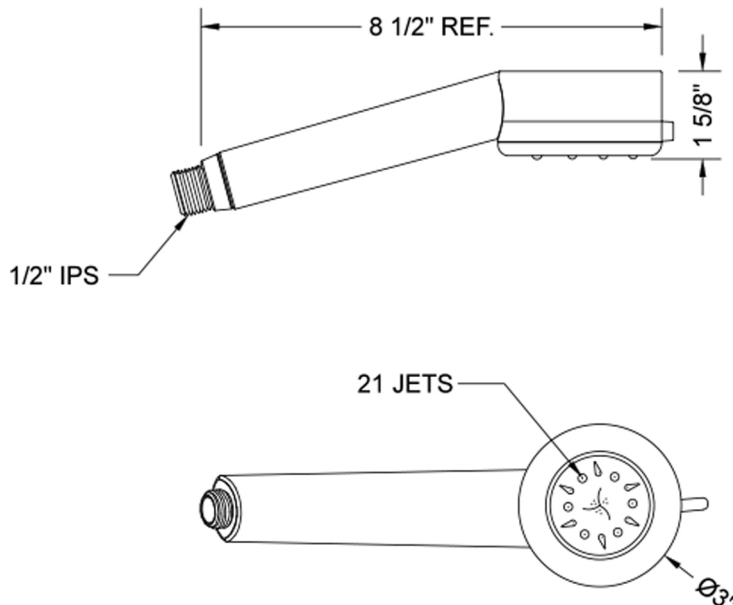

SPECIFICATION DRAWING: