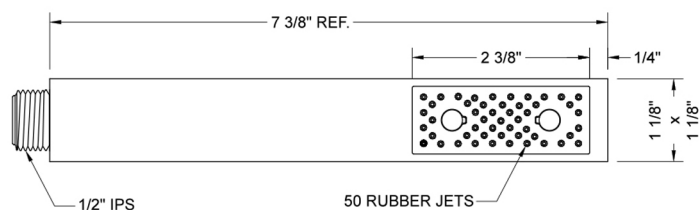

CUBIX® Deluxe Handshower- 1.75 GPM

Model #: S470-1.75-

FEATURES:

- Brass single function handshower
- 1/2" IPS Male threads
- Unique wide trapezoid shaped spray
- Square contemporary design to complement Cubix® collection

SPECIFICATION DRAWING:

SPRAY PATTERNS: