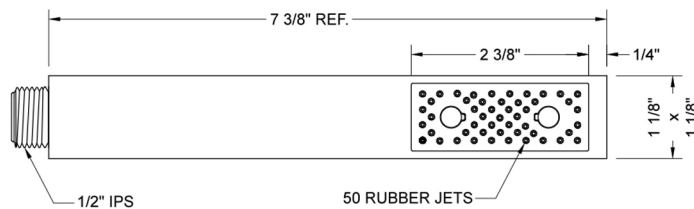

SPRAY PATTERNS:

COMPLIANCES:

CEC

Complies with: ASME A112.18.1-2012/CSA B125.1-12