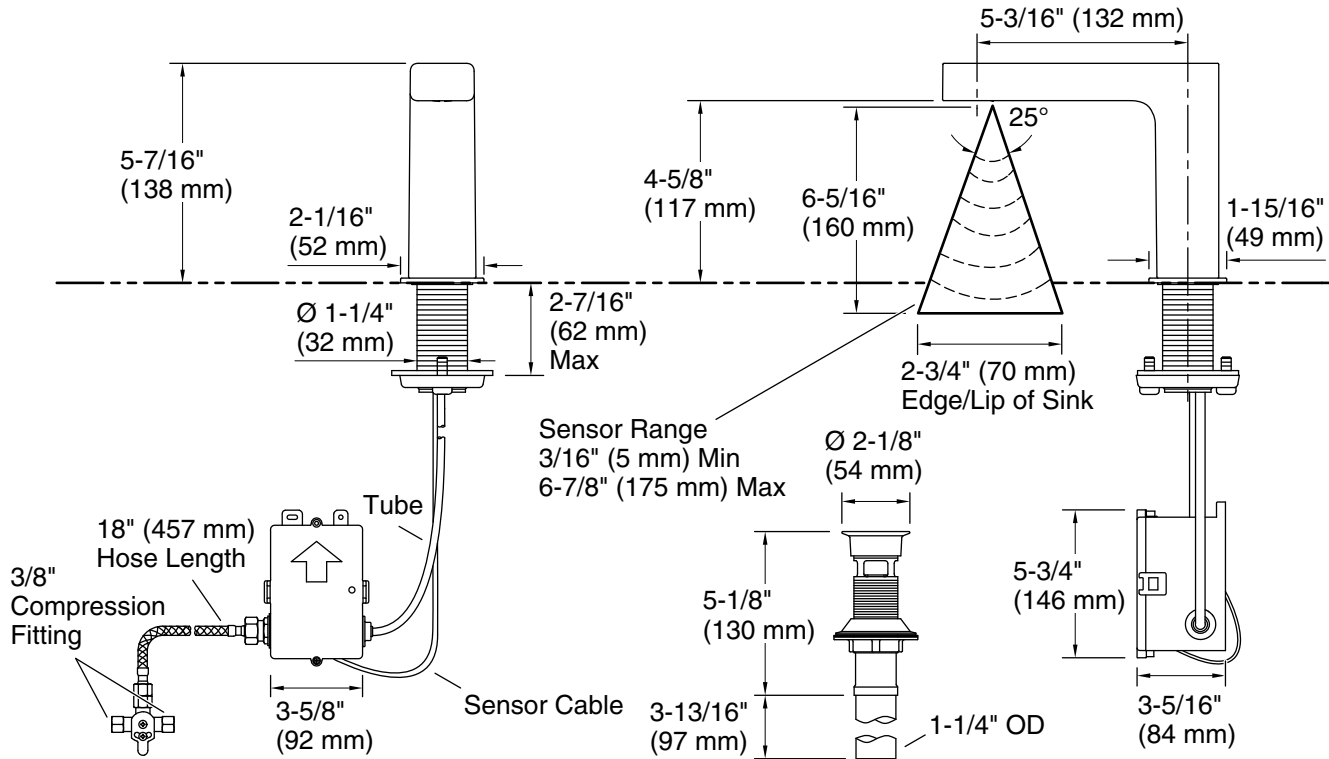

Technical Information

All product dimensions are nominal.

- Power source: Battery - DC, included
- Faucet flow rate: 0.35 gal/min (1.3 l/min)
- Drain included: Yes
- Drain with overflow: Yes
- Drain tailpiece included: Yes

Spout:

- Spout reach: 5-1/4" (133 mm)

Pressure/fixture Supply Requirements

- Fixture pressure max (static): 125 psi (861.8 kPa)
- Fixture pressure min (static): 20 psi (137.9 kPa)

Notes

- Install this product according to the installation instructions.
- ADA, OBC, CSA B651 compliant when installed to the specific requirements of these regulations.