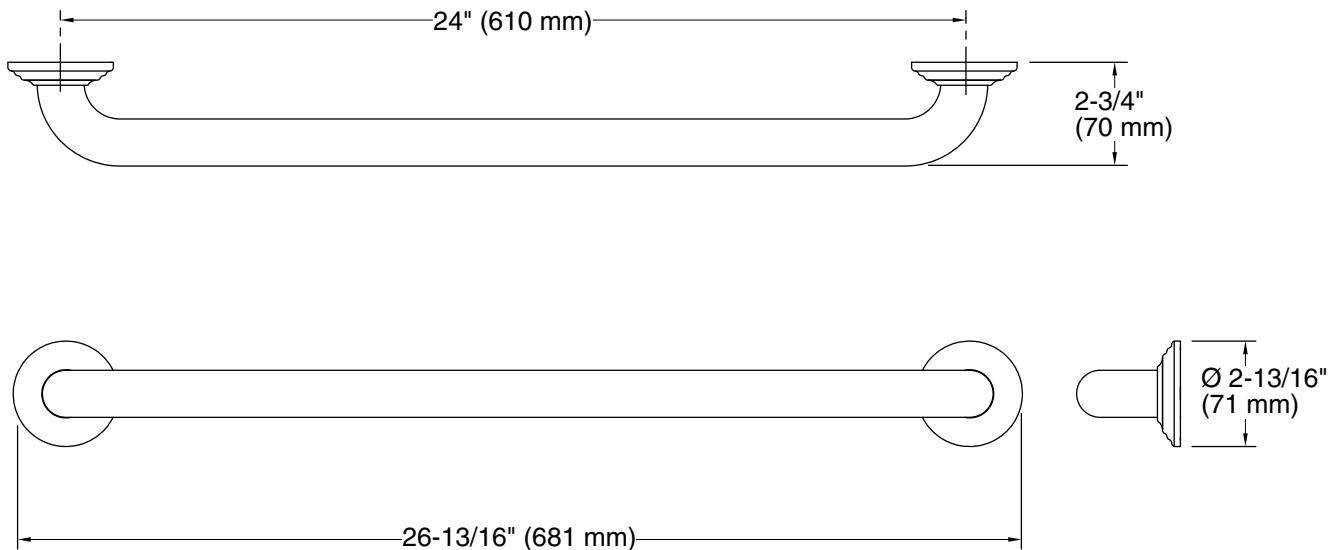

Technical Information

All product dimensions are nominal.

Material: Metal

Notes

Measure your actual product for roughing-in details.

WARNING: Risk of personal injury. The wall plates on the grab bar must be mounted to a brace between the wall studs. This will ensure that the weight of the user is adequately supported.