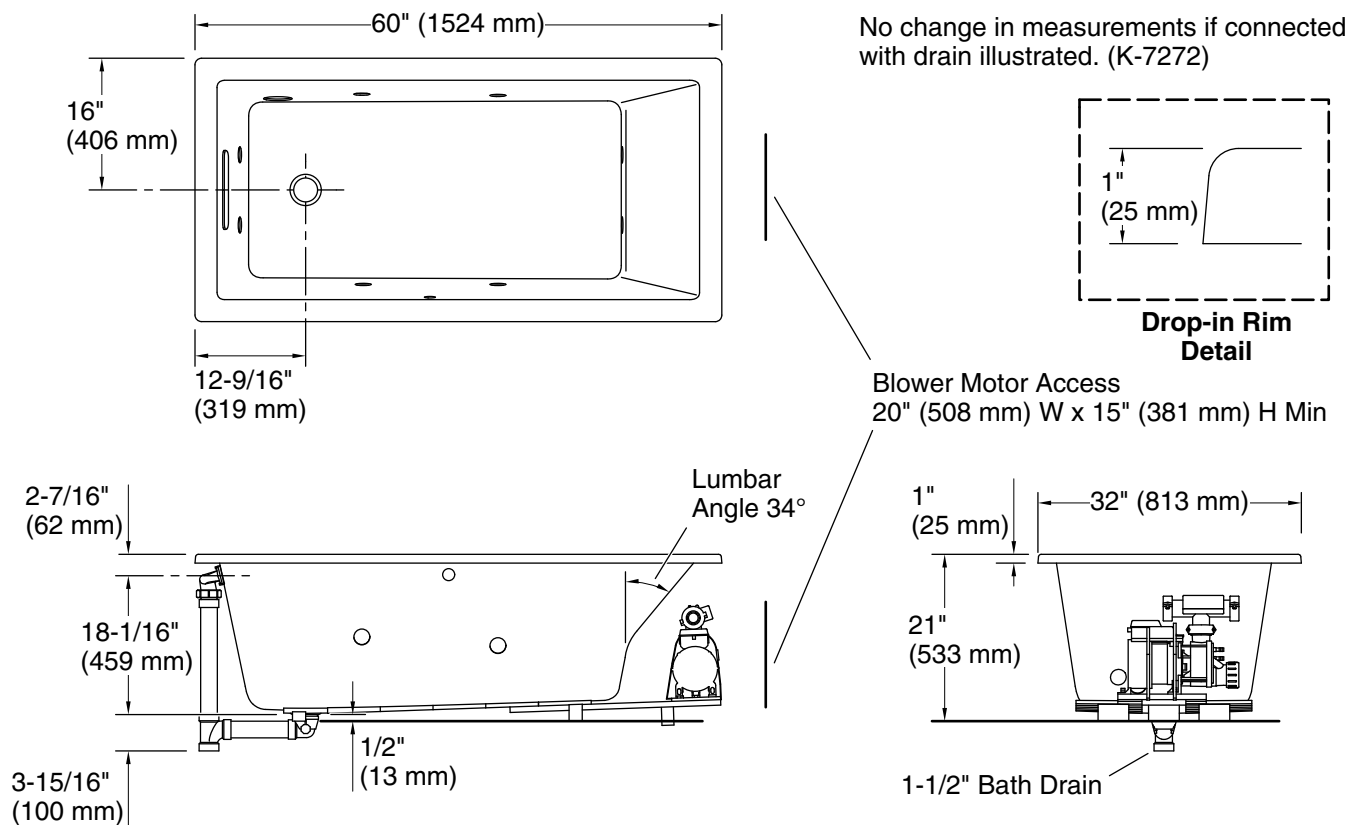

Required Electrical Service

Two dedicated circuits required, protected with Class A Ground-Fault Circuit-Interrupter (GFCI). Outside North America, this device may be known as a Residual Current Device (RCD).

Pump: 120 V, 15 A, 60 Hz
Heater: 120 V, 15 A, 60 Hz

Technical Information

All product dimensions are nominal.

Drain location: Reversible
Basin area, bottom: 42" x 23-1/2" (1066 mm x 597 mm)
Basin area, top: 55-1/8" x 27-1/8" (1400 mm x 689 mm)
Weight: 120 lbs (54.4 kg)
Minimum floor load: 62 lbs/ft² (302.7 kg/m²)
Water depth: 17-3/16" (436 mm)
Water capacity: 81 gal (306.6 L)
Cutout: Drop-in, 58-1/2" x 30-1/2" (1486 mm x 775 mm)
Electrical component rating: Pump: 120 V, 7 A, 60 Hz
Heater: 120 V, 12 A, 60 Hz

Minimum flat for: 2" (51 mm)
1-800-4KOHLER (1-800-456-4537)

Kohler Co. reserves the right to make revisions without notice to product specifications.
For the most current Specification Sheet, go to www.kohler.com USA or www.kohler.ca Canada
9-15-2025 20:20 - US/CA

Notes

Measure your actual product for rough-in details.
Install this product according to the installation instructions.
The hot water supply should be 70% of the capacity of the bath or greater. Installations will vary.