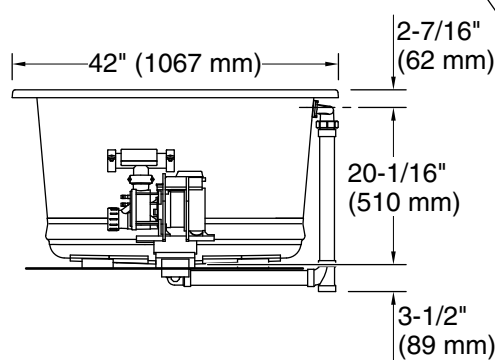

Drop-in Rim Detail

Blower Motor Access
20" (508 mm) W x 15" (381 mm) H Min

Lumbar
Angle 33°

Required Electrical Service

Two dedicated circuits required, protected with Class A Ground-Fault Circuit-Interrupter (GFCI). Outside North America, this device may be known as a Residual Current Device (RCD).

Pump: 120 V, 15 A, 60 Hz
Heater: 120 V, 12 A, 60 Hz

Technical Information

All product dimensions are nominal.

Drain location: Center
Basin area, bottom: 45-3/4" x 32" (1162 mm x 813 mm)
Basin area, top: 66" x 36" (1676 mm x 914 mm)
Weight: 130 lbs (59 kg)
Minimum floor load: 63 lbs/ft² (307.6 kg/m²)
Water depth: 19" (483 mm)
Water capacity: 100.4 gal (380.1 L)
Cutout: Drop-in, 70-1/2" x 40-1/2" (1791 mm x 1029 mm)
Electrical component rating: Pump: 120 V, 7 A, 60 Hz
Heater: 120 V, 12 A, 60 Hz