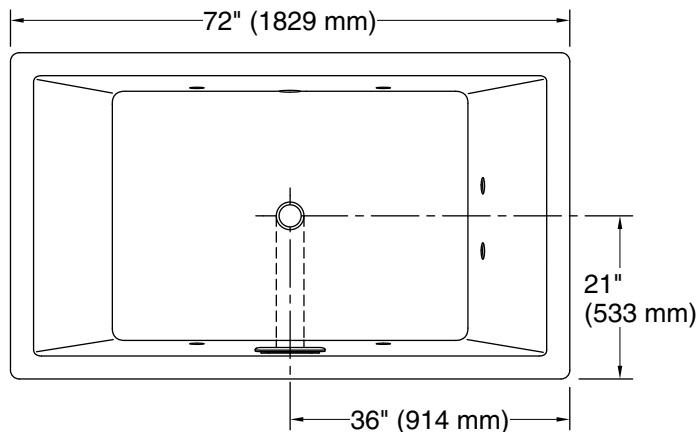

Drop-in Rim Detail

Blower Motor Access
20" (508 mm) W x 15" (381 mm) H Min

Lumbar
Angle 33°

Required Electrical Service

Two dedicated circuits required, protected with Class A Ground-Fault Circuit-Interrupter (GFCI). Outside North America, this device may be known as a Residual Current Device (RCD).

Pump: 120 V, 15 A, 60 Hz
Heater: 120 V, 12 A, 60 Hz

Technical Information

All product dimensions are nominal.

Drain location: Center
Basin area, bottom: 45-3/4" x 32" (1162 mm x 813 mm)
Basin area, top: 66" x 36" (1676 mm x 914 mm)
Weight: 130 lbs (59 kg)
Minimum floor load: 63 lbs/ft² (307.6 kg/m²)
Water depth: 19" (483 mm)
Water capacity: 100.4 gal (380.1 L)
Cutout: Drop-in, 70-1/2" x 40-1/2" (1791 mm x 1029 mm)
Electrical component rating: Pump: 120 V, 7 A, 60 Hz
Heater: 120 V, 12 A, 60 Hz