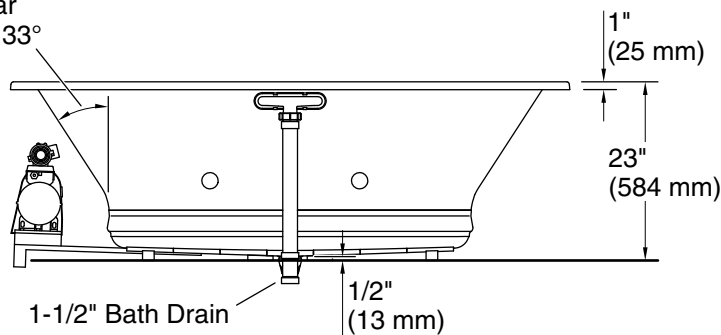

Drop-in Rim Detail

Blower Motor Access
20" (508 mm) W x 15" (381 mm) H Min

Lumbar
Angle 33°

Required Electrical Service

Two dedicated circuits required, protected with Class A Ground-Fault Circuit-Interrupter (GFCI). Outside North America, this device may be known as a Residual Current Device (RCD).

Pump: 120 V, 15 A, 60 Hz
Heater: 120 V, 12 A, 60 Hz

Technical Information

All product dimensions are nominal.

Drain location: Center
Basin area, bottom: 45-3/4" x 32" (1162 mm x 813 mm)
Basin area, top: 66" x 36" (1676 mm x 914 mm)
Weight: 130 lbs (59 kg)
Minimum floor load: 63 lbs/ft² (307.6 kg/m²)
Water depth: 19" (483 mm)
Water capacity: 100.4 gal (380.1 L)
Cutout: Drop-in, 70-1/2" x 40-1/2" (1791 mm x 1029 mm)
Electrical component rating: Pump: 120 V, 7 A, 60 Hz
Heater: 120 V, 12 A, 60 Hz