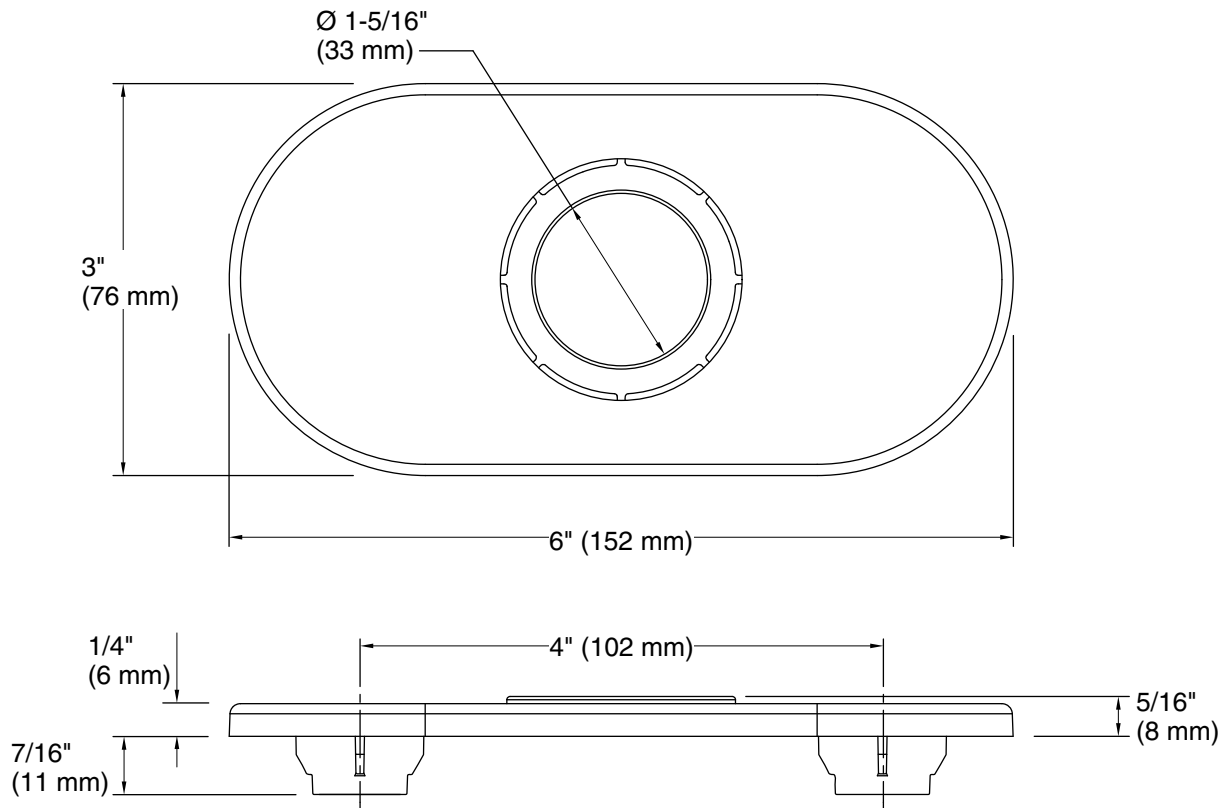

Installation

- For 4" (102 mm) centers

Codes/Standards

None Applicable

KOHLER® One-Year Limited Warranty

See website for detailed warranty information.

Available Colors/Finishes

Color tiles intended for reference only.

Technical Information

All product dimensions are nominal.

Material: Brass

Notes

Install this product according to the installation instructions.