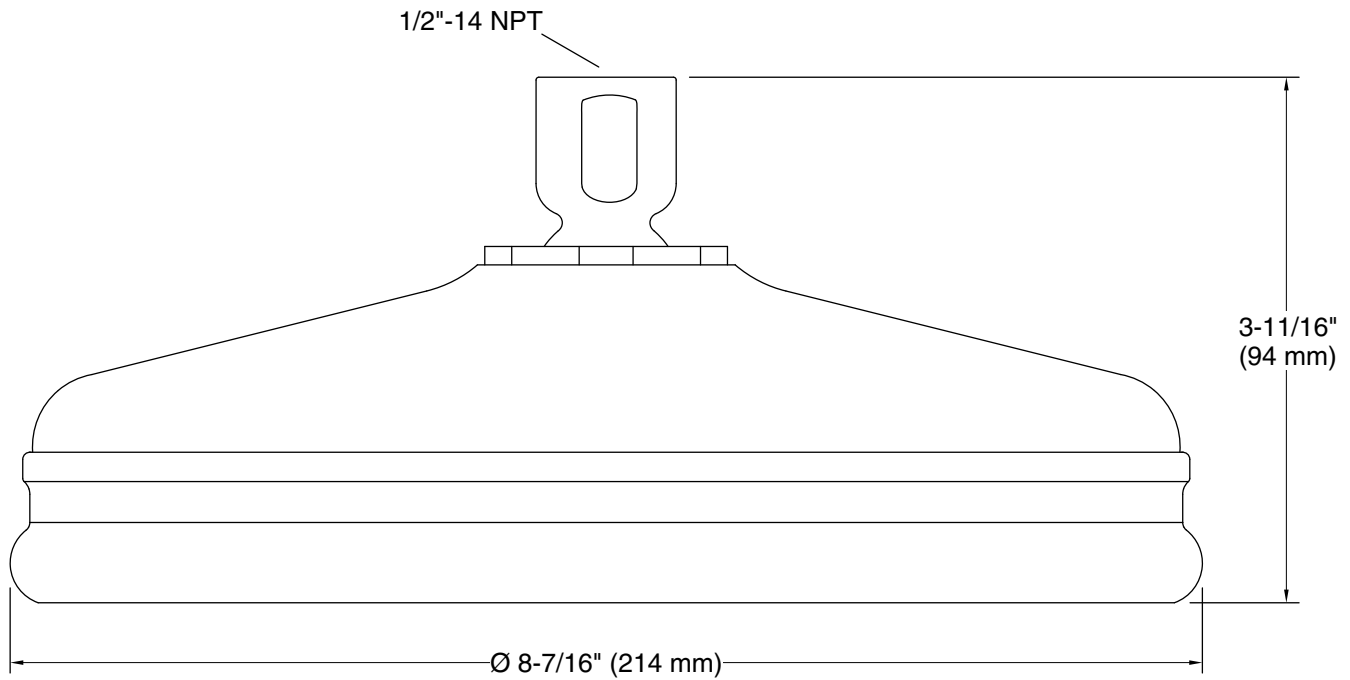

Optional Products/Accessories

K-7394 6" ceiling-mount single-function rainhead arm & flange

Codes/Standards

ASME A112.18.1/CSA B125.1
DOE - Energy Policy Act 1992
EPA WaterSense®
California Energy Commission (CEC)

Technical Information

All product dimensions are nominal.

Spout:

Shower/Rainhead rated max flow: 1.75 gal/min (6.6 l/min)

Notes

For use with automatic compensating valves rated at 1.5 gal/min (5.7 l/min) or less.