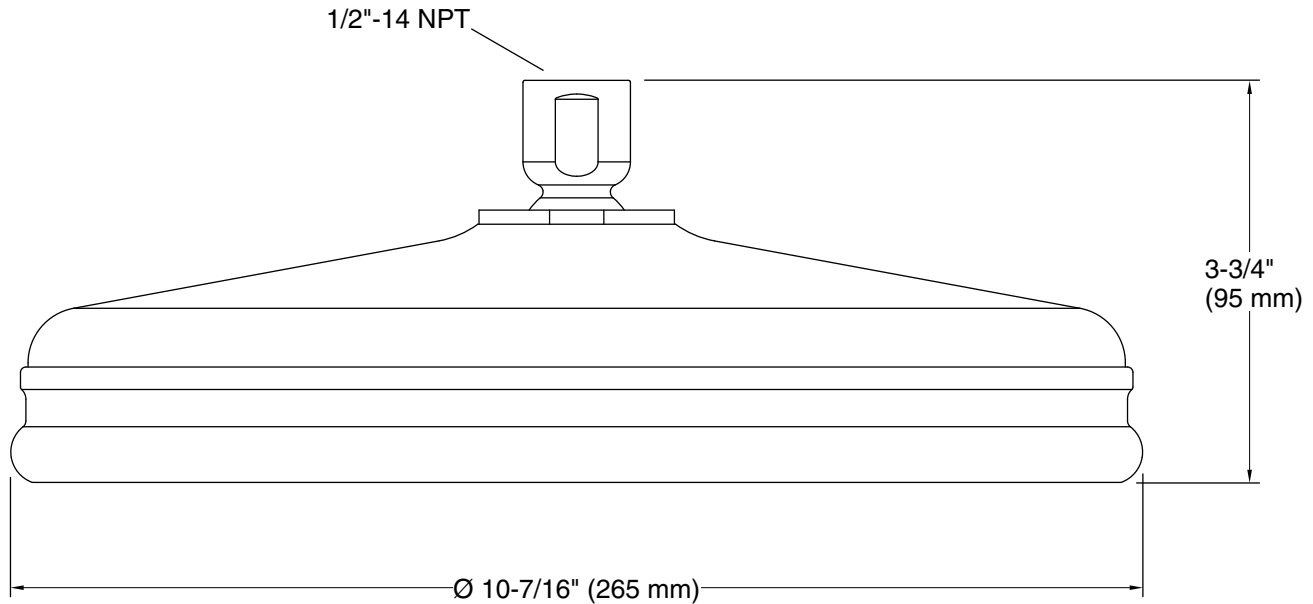

Technical Information

All product dimensions are nominal.

Spout:

Shower/Rainhead rated max flow: 2.5 gal/min (9.5 l/min)

Notes

Install this product according to the installation instructions.