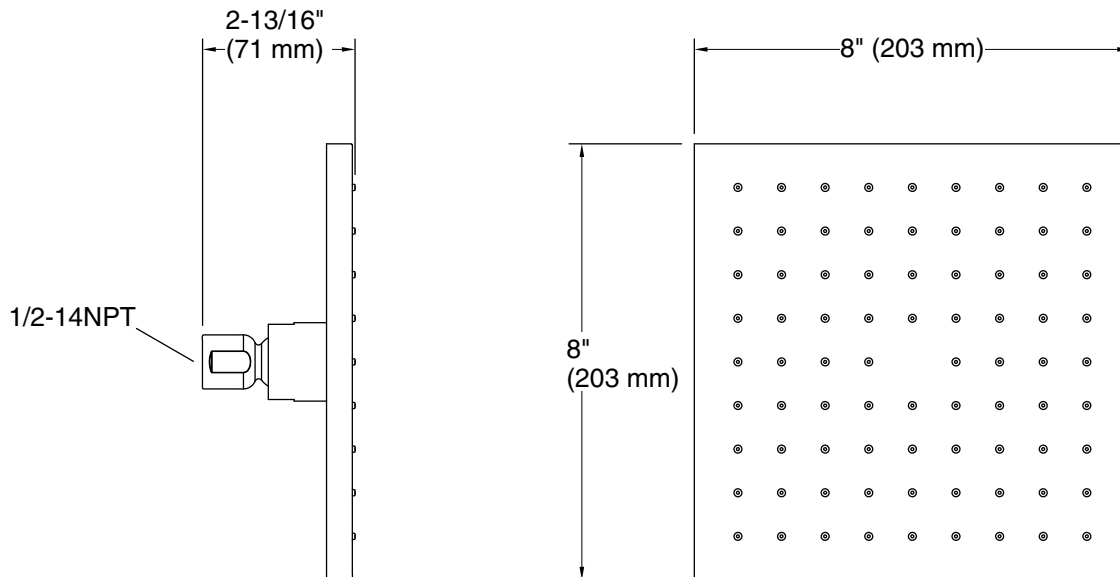

Technical Information

All product dimensions are nominal.

Spout:

Shower/Rainhead rated max flow: 1.75 gal/min (6.6 l/min)

Notes

For use with automatic compensating valves rated at 1.4 gal/min (5.3 l/min) or less.