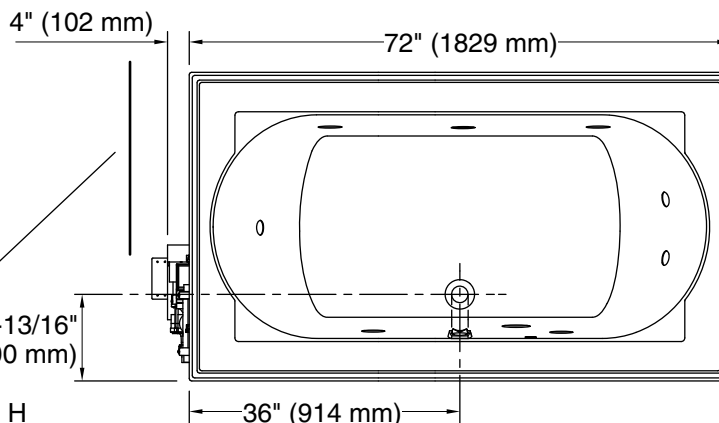

Color tiles intended for reference only.

Color Code Description

	0	White
	96	Biscuit

No change in measurements if connected with drain illustrated. (K-7161-AF)

Drop-in Rim Detail

Blower Control Access
34" (864 mm) W x 15" (381 mm) H

Pump: 120 V, 15 A, 60 Hz
Heater: 120 V, 15 A, 60 Hz

Technical Information

All product dimensions are nominal.

Drain location: Center
Basin area, bottom: 48" x 27" (1219 mm x 686 mm)
Basin area, top: 60" x 30" (1524 mm x 762 mm)
Weight: 135 lbs (61.2 kg)
Minimum floor load: 45 lbs/ft² (219.7 kg/m²)
Water depth: 16" (406 mm)
Water capacity: 94 gal (355.8 L)
Cutout: Drop-in, 70-1/2" x 40-1/2" (1791 mm x 1029 mm)
Electrical component rating: Pump: 120 V, 7 A, 60 Hz
Heater: 120 V, 12 A, 60 Hz