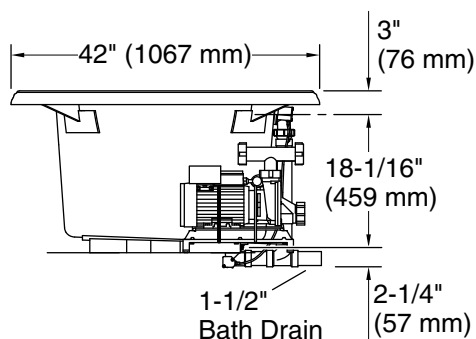

Color tiles intended for reference only.

Color Code Description

	0	White
	96	Biscuit

No change in measurements if connected with drain illustrated. (K-7161-AF)

Drop-in Rim Detail

Blower Control Access
34" (864 mm) W x 15" (381 mm) H

Pump: 120 V, 15 A, 60 Hz
Heater: 120 V, 15 A, 60 Hz

Technical Information

All product dimensions are nominal.

Drain location: Center
Basin area, bottom: 48" x 27" (1219 mm x 686 mm)
Basin area, top: 60" x 30" (1524 mm x 762 mm)
Weight: 135 lbs (61.2 kg)
Minimum floor load: 45 lbs/ft² (219.7 kg/m²)
Water depth: 16" (406 mm)
Water capacity: 94 gal (355.8 L)
Cutout: Drop-in, 70-1/2" x 40-1/2" (1791 mm x 1029 mm)
Electrical component rating: Pump: 120 V, 7 A, 60 Hz
Heater: 120 V, 12 A, 60 Hz