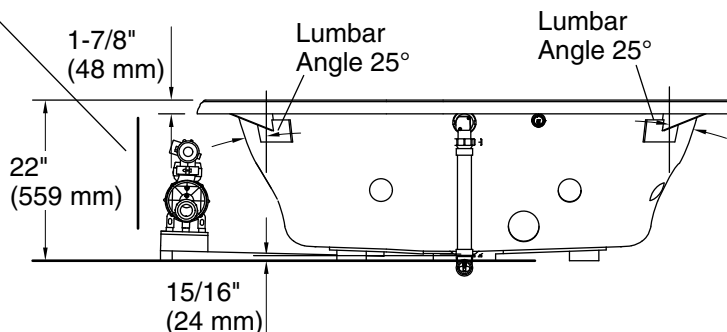

Color tiles intended for reference only.

Color Code Description

	0	White
	96	Biscuit

No change in measurements if connected with drain illustrated. (K-7161-AF)

Drop-in Rim Detail

Blower Control Access
34" (864 mm) W x 15" (381 mm) H

Pump: 120 V, 15 A, 60 Hz
Heater: 120 V, 15 A, 60 Hz

Technical Information

All product dimensions are nominal.

Drain location: Center
Basin area, bottom: 48" x 27" (1219 mm x 686 mm)
Basin area, top: 60" x 30" (1524 mm x 762 mm)
Weight: 135 lbs (61.2 kg)
Minimum floor load: 45 lbs/ft² (219.7 kg/m²)
Water depth: 16" (406 mm)
Water capacity: 94 gal (355.8 L)
Cutout: Drop-in, 70-1/2" x 40-1/2" (1791 mm x 1029 mm)
Electrical component rating: Pump: 120 V, 7 A, 60 Hz
Heater: 120 V, 12 A, 60 Hz