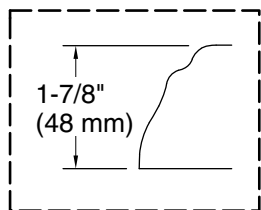

Color tiles intended for reference only.

Color Code Description

	0	White
	96	Biscuit

No change in measurements if connected with drain illustrated. (K-7161-AF)

Drop-in Rim Detail

Blower Control Access
34" (864 mm) W x 15" (381 mm) H

Pump: 120 V, 15 A, 60 Hz
Heater: 120 V, 15 A, 60 Hz

Technical Information

All product dimensions are nominal.

Drain location: Center
Basin area, bottom: 48" x 27" (1219 mm x 686 mm)
Basin area, top: 60" x 30" (1524 mm x 762 mm)
Weight: 135 lbs (61.2 kg)
Minimum floor load: 45 lbs/ft² (219.7 kg/m²)
Water depth: 16" (406 mm)
Water capacity: 94 gal (355.8 L)
Cutout: Drop-in, 70-1/2" x 40-1/2" (1791 mm x 1029 mm)
Electrical component rating: Pump: 120 V, 7 A, 60 Hz
Heater: 120 V, 12 A, 60 Hz