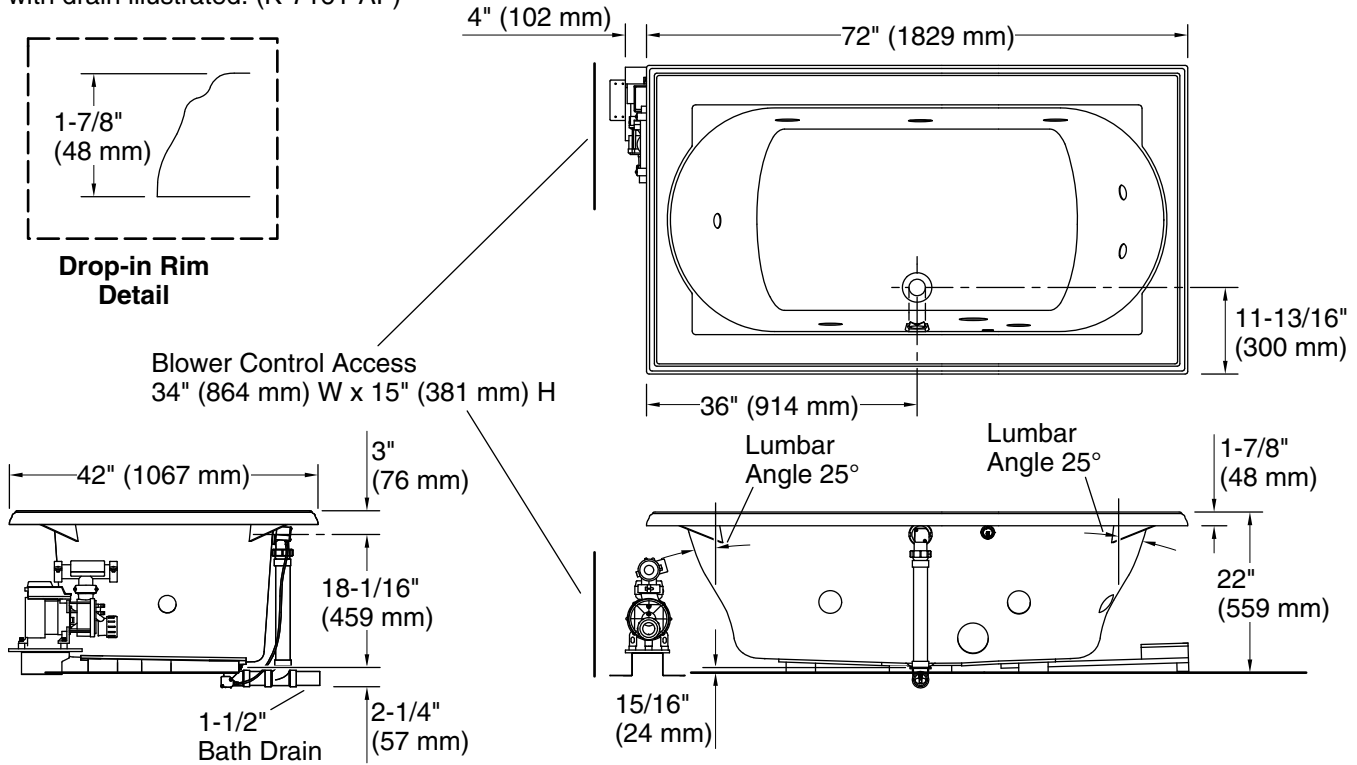

No change in measurements if connected with drain illustrated. (K-7161-AF)

Required Electrical Service

Two dedicated circuits required, protected with Class A Ground-Fault Circuit-Interrupter (GFCI). Outside North America, this device may be known as a Residual Current Device (RCD).

Pump: 120 V, 15 A, 60 Hz
Heater: 120 V, 60 Hz

Technical Information

All product dimensions are nominal.

Drain location: Center
Basin area, bottom: 48" x 27" (1219 mm x 686 mm)
Basin area, top: 60" x 30" (1524 mm x 762 mm)
Weight: 135 lbs (61.2 kg)
Minimum floor load: 45 lbs/ft² (219.7 kg/m²)
Water depth: 16" (406 mm)
Water capacity: 94 gal (355.8 L)
Cutout: Drop-in, 70-1/2" x 40-1/2" (1791 mm x 1029 mm)
Electrical component rating: Pump: 120 V, 7 A, 60 Hz
Heater: 120 V, 12 A, 60 Hz

Minimum flat for 3-13/16" (97 mm)

1-800-4KOHLER (1-800-456-4537)

Kohler Co. reserves the right to make revisions without notice to product specifications.

For the most current Specification Sheet, go to www.kohler.com USA or www.kohler.ca Canada

9-18-2025 20:49 - US/CA

Notes

Measure your actual product for rough-in details.

Install this product according to the installation instructions.

The hot water supply should be 70% of the capacity of the bath or greater. Installations will vary.