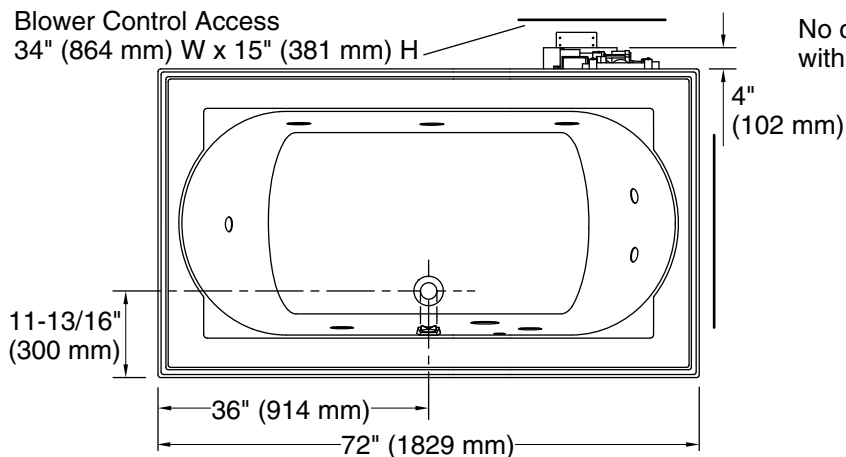

#### Color Code Description

	0	White
	96	Biscuit

Blower Control Access  
34" (864 mm) W x 15" (381 mm) H

No change in measurements if connected with drain illustrated. (K-7161-AF)

### Technical Information

All product dimensions are nominal.

Drain location: Center  
Basin area, bottom: 48" x 27" (1219 mm x 686 mm)  
Basin area, top: 60" x 30" (1524 mm x 762 mm)  
Weight: 135 lbs (61.2 kg)  
Minimum floor load: 45 lbs/ft<sup>2</sup> (219.7 kg/m<sup>2</sup>)  
Water depth: 16" (406 mm)  
Water capacity: 94 gal (355.8 L)  
Cutout: Drop-in, 70-1/2" x 40-1/2" (1791 mm x 1029 mm)  
Electrical component rating: Pump: 120 V, 7 A, 60 Hz  
Heater: 120 V, 12 A, 60 Hz