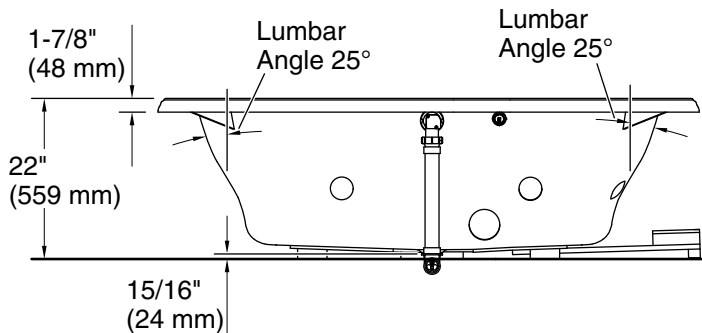

#### Color Code Description

	0	White
	96	Biscuit

Blower Control Access  
34" (864 mm) W x 15" (381 mm) H

No change in measurements if connected with drain illustrated. (K-7161-AF)