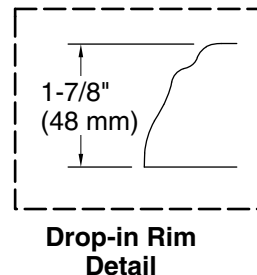

#### Color Code Description

	0	White
	96	Biscuit

Blower Control Access  
34" (864 mm) W x 15" (381 mm) H

No change in measurements if connected with drain illustrated. (K-7161-AF)

### Technical Information

All product dimensions are nominal.

Drain location: Center  
Basin area, bottom: 48" x 27" (1219 mm x 686 mm)  
Basin area, top: 60" x 30" (1524 mm x 762 mm)  
Weight: 135 lbs (61.2 kg)  
Minimum floor load: 45 lbs/ft<sup>2</sup> (219.7 kg/m<sup>2</sup>)  
Water depth: 16" (406 mm)  
Water capacity: 94 gal (355.8 L)  
Cutout: Drop-in, 70-1/2" x 40-1/2" (1791 mm x 1029 mm)  
Electrical component rating: Pump: 120 V, 7 A, 60 Hz  
Heater: 120 V, 12 A, 60 Hz