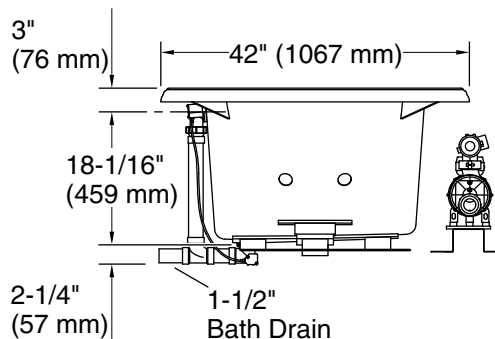

#### Color Code Description

	0	White
	96	Biscuit

Blower Control Access  
34" (864 mm) W x 15" (381 mm) H

No change in measurements if connected with drain illustrated. (K-7161-AF)

### Technical Information

All product dimensions are nominal.

Drain location: Center  
Basin area, bottom: 48" x 27" (1219 mm x 686 mm)  
Basin area, top: 60" x 30" (1524 mm x 762 mm)  
Weight: 135 lbs (61.2 kg)  
Minimum floor load: 45 lbs/ft<sup>2</sup> (219.7 kg/m<sup>2</sup>)  
Water depth: 16" (406 mm)  
Water capacity: 94 gal (355.8 L)  
Cutout: Drop-in, 70-1/2" x 40-1/2" (1791 mm x 1029 mm)  
Electrical component rating: Pump: 120 V, 7 A, 60 Hz  
Heater: 120 V, 12 A, 60 Hz