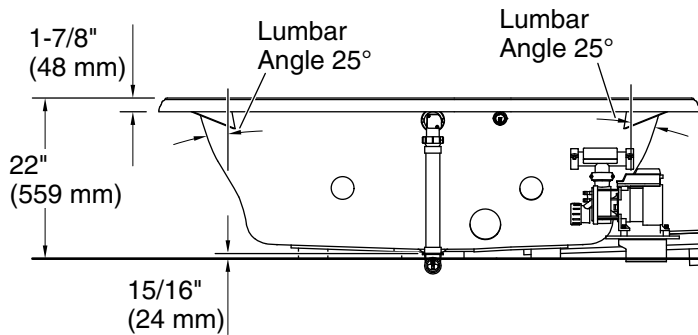

No change in measurements if connected with drain illustrated. (K-7161-AF)

Blower Control Access
34" (864 mm) W x 15" (381 mm) H

Required Electrical Service

Two dedicated circuits required, protected with Class A Ground-Fault Circuit-Interrupter (GFCI). Outside North America, this device may be known as a Residual Current Device (RCD).

Pump: 120 V, 15 A, 60 Hz
Heater: 120 V, 15 A, 60 Hz

Technical Information

All product dimensions are nominal.

Drain location: Center
Basin area, bottom: 48" x 27" (1219 mm x 686 mm)
Basin area, top: 60" x 30" (1524 mm x 762 mm)
Weight: 135 lbs (61.2 kg)
Minimum floor load: 45 lbs/ft² (219.7 kg/m²)
Water depth: 16" (406 mm)
Water capacity: 94 gal (355.8 L)
Cutout: Drop-in, 70-1/2" x 40-1/2" (1791 mm x 1029 mm)
Electrical component rating: Pump: 120 V, 7 A, 60 Hz
Heater: 120 V, 12 A, 60 Hz

Pump speed: Variable

1-800-4KOHLER (1-800-456-4537)

Kohler Co. reserves the right to make revisions without notice to product specifications.

For the most current Specification Sheet, go to www.kohler.com USA or www.kohler.ca Canada

9-18-2025 20:49 - US/CA

Notes

Measure your actual product for rough-in details.

Install this product according to the installation instructions.

The hot water supply should be 70% of the capacity of the bath or greater. Installations will vary.