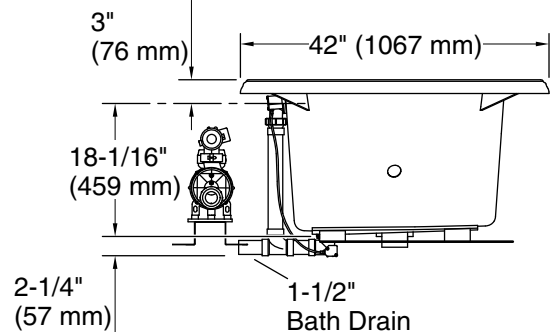

Blower Control Access
34" (864 mm) W x 15" (381 mm) H

Required Electrical Service

Two dedicated circuits required, protected with Class A Ground-Fault Circuit-Interrupter (GFCI). Outside North America, this device may be known as a Residual Current Device (RCD).

Pump: 120 V, 15 A, 60 Hz
Heater: 120 V, 15 A, 60 Hz

Technical Information

All product dimensions are nominal.

Drain location: Center
Basin area, bottom: 48" x 27" (1219 mm x 686 mm)
Basin area, top: 60" x 30" (1524 mm x 762 mm)
Weight: 135 lbs (61.2 kg)
Minimum floor load: 45 lbs/ft² (219.7 kg/m²)
Water depth: 16" (406 mm)
Water capacity: 94 gal (355.8 L)
Cutout: Drop-in, 70-1/2" x 40-1/2" (1791 mm x 1029 mm)
Electrical component rating: Pump: 120 V, 7 A, 60 Hz
Heater: 120 V, 12 A, 60 Hz