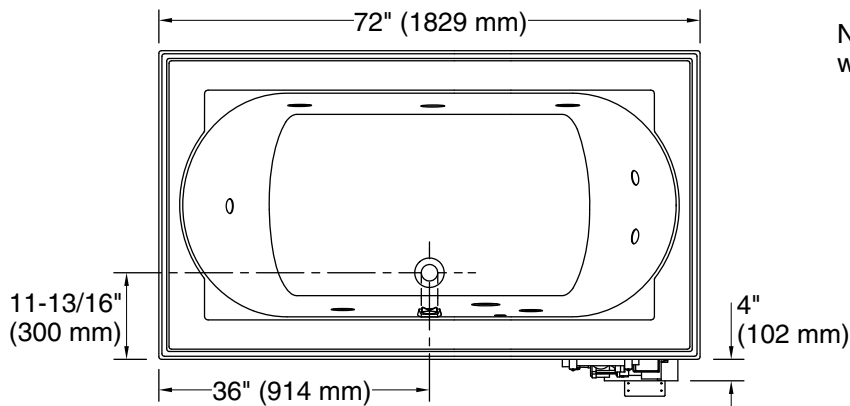

No change in measurements if connected with drain illustrated. (K-7161-AF)