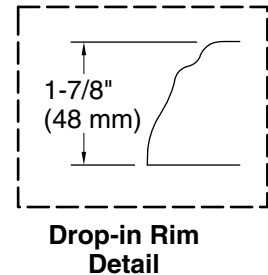

No change in measurements if connected with drain illustrated. (K-7161-AF)

Blower Control Access
34" (864 mm) W x 15" (381 mm) H

Required Electrical Service

Two dedicated circuits required, protected with Class A Ground-Fault Circuit-Interrupter (GFCI). Outside North America, this device may be known as a Residual Current Device (RCD).

Pump: 120 V, 15 A, 60 Hz
Heater: 120 V, 15 A, 60 Hz

Technical Information

All product dimensions are nominal.

Drain location: Center
Basin area, bottom: 48" x 27" (1219 mm x 686 mm)
Basin area, top: 60" x 30" (1524 mm x 762 mm)
Weight: 135 lbs (61.2 kg)
Minimum floor load: 45 lbs/ft² (219.7 kg/m²)
Water depth: 16" (406 mm)
Water capacity: 94 gal (355.8 L)
Cutout: Drop-in, 70-1/2" x 40-1/2" (1791 mm x 1029 mm)
Electrical component rating: Pump: 120 V, 7 A, 60 Hz
Heater: 120 V, 12 A, 60 Hz

Pump speed: Variable

1-800-4KOHLER (1-800-456-4537)

Kohler Co. reserves the right to make revisions without notice to product specifications.

For the most current Specification Sheet, go to www.kohler.com USA or www.kohler.ca Canada

9-18-2025 20:49 - US/CA

Notes

Measure your actual product for rough-in details.

Install this product according to the installation instructions.

The hot water supply should be 70% of the capacity of the bath or greater. Installations will vary.