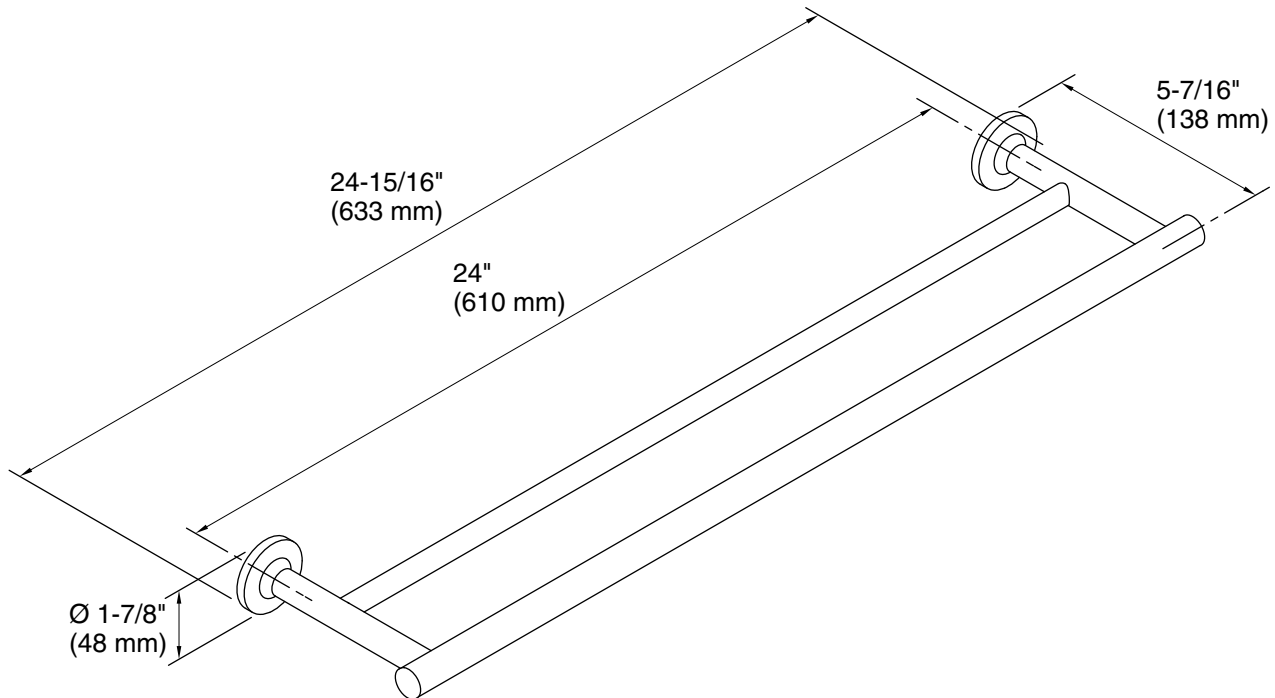

Technical Information

All product dimensions are nominal.

Material: Metal

Notes

Install this product according to the installation guide.

CAUTION: Risk of personal injury. Do not install these products in any area where they are likely to be used inadvertently as a grab bar or support bar. These products are not designed or intended for use as a grab bar or support bar.