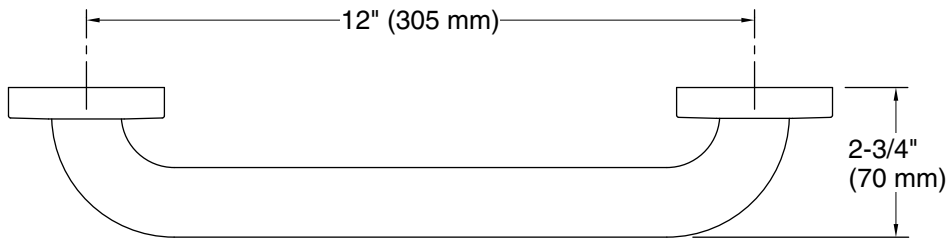

Technical Information

All product dimensions are nominal.

Material: Metal

Notes

Measure your actual product for roughing-in details.

WARNING: Risk of personal injury. The wall plates on the grab bar must be mounted to a brace between the wall studs. This will ensure that the weight of the user is adequately supported.

ADA compliant when installed to the specific requirements of these regulations.