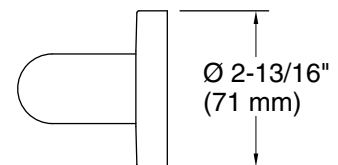

Technical Information

All product dimensions are nominal.

Material: Metal

Notes

Measure your actual product for roughing-in details.

WARNING: Risk of personal injury. The wall plates on the grab bar must be mounted to a brace between the wall studs. This will ensure that the weight of the user is adequately supported.

ADA compliant when installed to the specific requirements of these regulations.