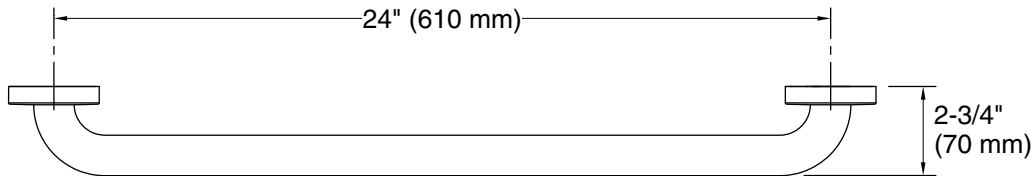

Technical Information

All product dimensions are nominal.

Material: Metal

Notes

Measure your actual product for roughing-in details.

WARNING: Risk of personal injury. The wall plates on the grab bar must be mounted to a brace between the wall studs. This will ensure that the weight of the user is adequately supported.

ADA compliant when installed to the specific requirements of these regulations.