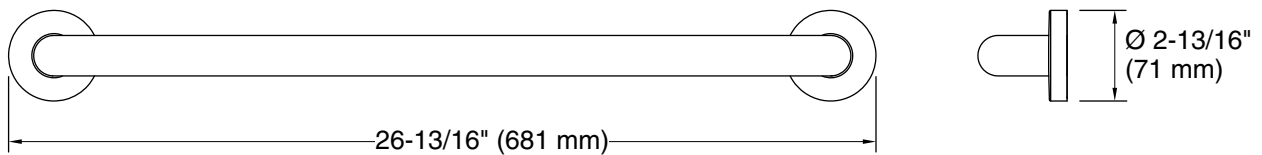

Technical Information

All product dimensions are nominal.

Material: Metal

Notes

Measure your actual product for roughing-in details.

WARNING: Risk of personal injury. The wall plates on the grab bar must be mounted to a brace between the wall studs. This will ensure that the weight of the user is adequately supported.

ADA compliant when installed to the specific requirements of these regulations.