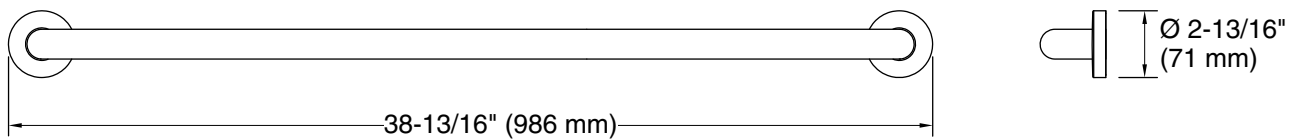

Technical Information

All product dimensions are nominal.

Material: Metal

Notes

Measure your actual product for roughing-in details.

WARNING: Risk of personal injury. The wall plates on the grab bar must be mounted to a brace between the wall studs. This will ensure that the weight of the user is adequately supported.

ADA compliant when installed to the specific requirements of these regulations.