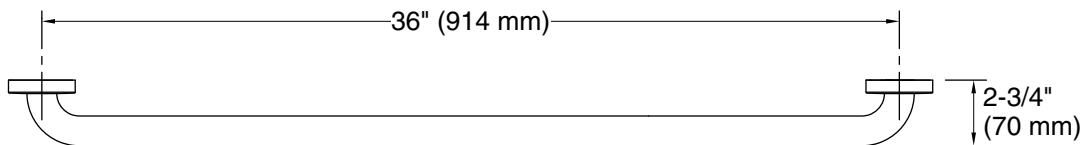

Technical Information

All product dimensions are nominal.

Material: Metal

Notes

Measure your actual product for roughing-in details.

WARNING: Risk of personal injury. The wall plates on the grab bar must be mounted to a brace between the wall studs. This will ensure that the weight of the user is adequately supported.

ADA compliant when installed to the specific requirements of these regulations.