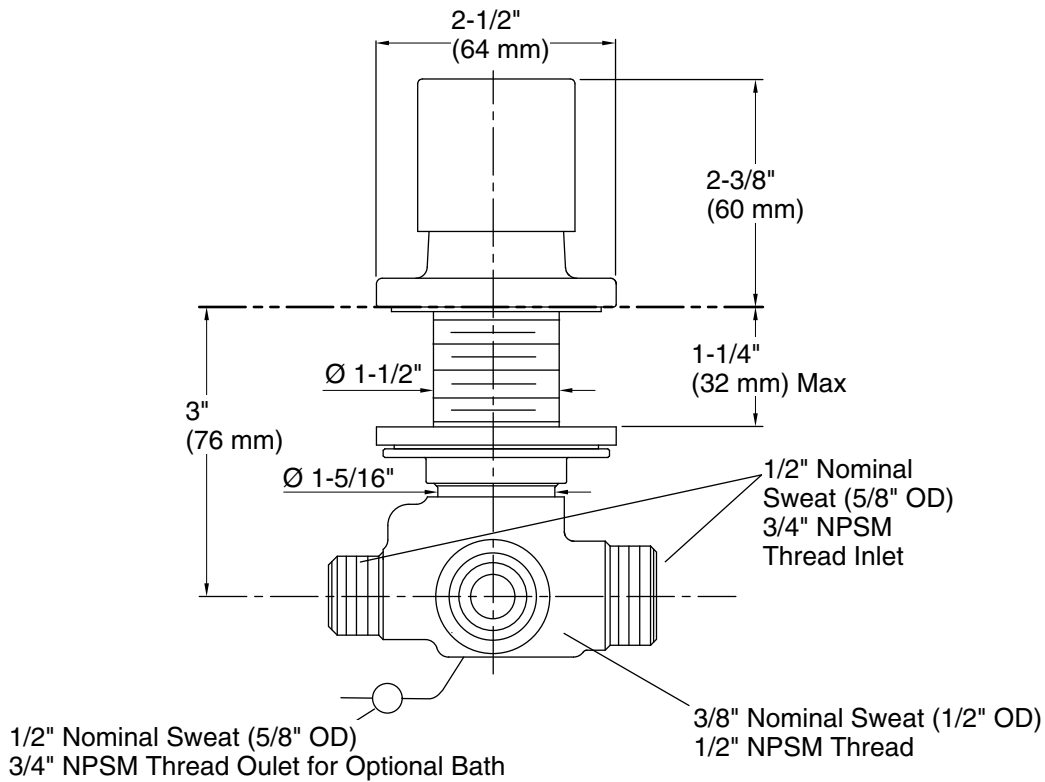

Technical Information

All product dimensions are nominal.

Spout:

Notes

Install this product according to the installation guide.

Diverter valve has backflow protection.