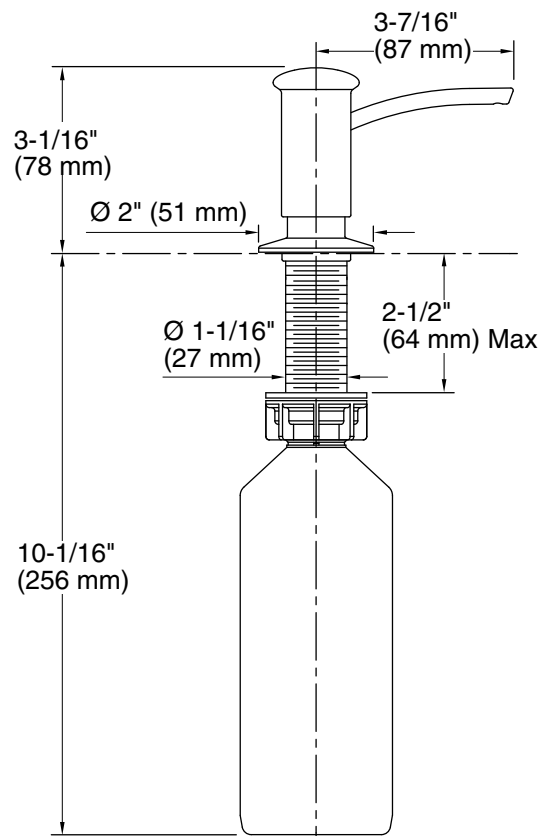

## Features

- Holds up to 16 ounces of soap or lotion; refillable from top
- May be installed in predrilled sink holes or surfaces up to 2" thick
- Clamshell packed
- Coordinates with contemporary-style faucets

### Technical Information

All product dimensions are nominal.

Material: Brass