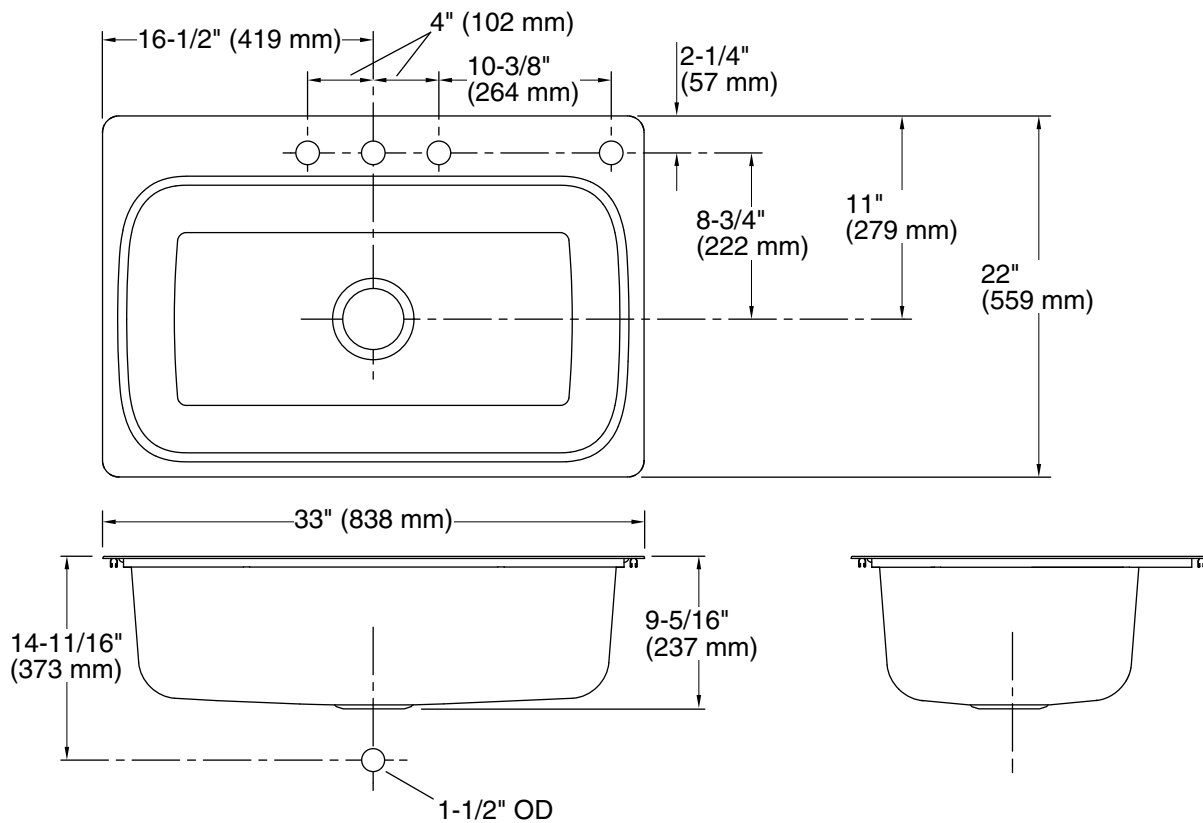

**Verse™**  
33" top-mount single-bowl kitchen sink  
**K-20060-4**

**Features**

- 36" minimum base cabinet width
- Single bowl
- 9" (229 mm) depth provides generous workspace
- Includes installation hardware
- Three faucet holes and one accessory hole to the right

### Technical Information

All product dimensions are nominal.

Basin configuration: Single Bowl  
 Min. base cabinet width: 36" (914 mm)

Bowl area (Only): Length: 29-7/16" (748 mm)  
 Width: 15-11/16" (399 mm)  
 Bowl depth: 9" (229 mm)  
 Water depth: 9" (229 mm)

Number of deck holes: 4

Faucet hole(s): 1-7/16" (37 mm)

Soap/Lotion hole: 1-7/16" (37 mm)

Drain hole: 3-3/4" (94 mm)