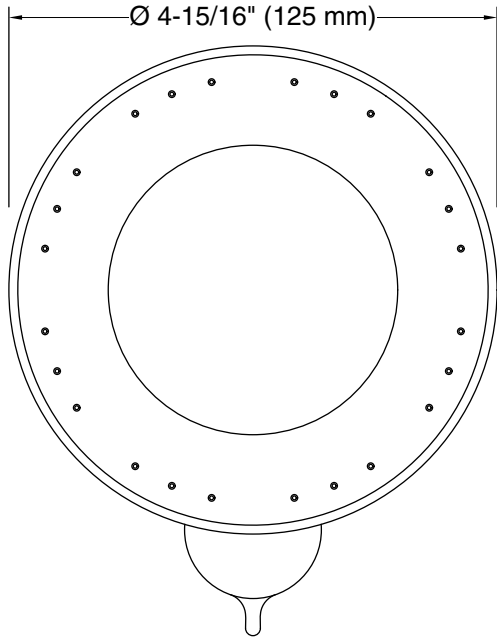

Features

- Wide coverage spray produces an encompassing spray for everyday use
- Showerhead rotates 360° for customized user height within 4¾" (121 mm)
- 1.5 gpm (5.7 lpm) maximum flow rate showerhead allows you to save water without sacrificing performance or coverage
- Variable-flow lever lets you adjust from 1.5 gpm (5.7 lpm) down to 0.5 gpm (1.9 lpm) water pause for greater conservation during your shower routine
- Sprayface resists hard water buildup and is easy to clean
- Silicone sprayface is easy to clean
- This product can help a building earn Water Efficiency points in LEED® Green Building Rating System

Technical Information

All product dimensions are nominal.

Spout:

Shower/Rainhead rated max flow: 1.5 gal/min (5.7 l/min)