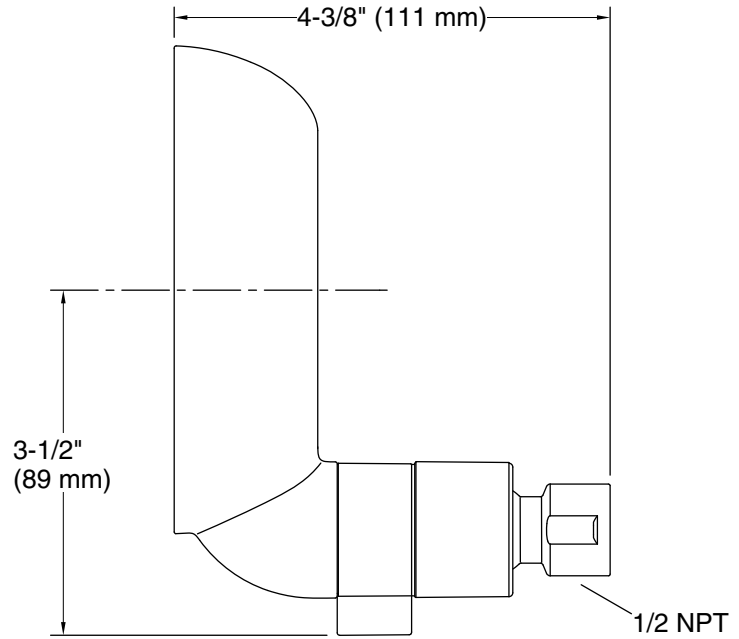

Features

- Wide coverage spray produces an encompassing spray for everyday use
- Showerhead rotates 360° for customized user height within 4¾" (121 mm)
- 1.5 gpm (5.7 lpm) maximum flow rate showerhead allows you to save water without sacrificing performance or coverage
- Variable-flow lever lets you adjust from 1.5 gpm (5.7 lpm) down to 0.5 gpm (1.9 lpm) water pause for greater conservation during your shower routine
- Sprayface resists hard water buildup and is easy to clean
- Silicone sprayface is easy to clean
- This product can help a building earn Water Efficiency points in LEED® Green Building Rating System

Technical Information

All product dimensions are nominal.

Spout:

Shower/Rainhead rated max flow: 1.5 gal/min (5.7 l/min)