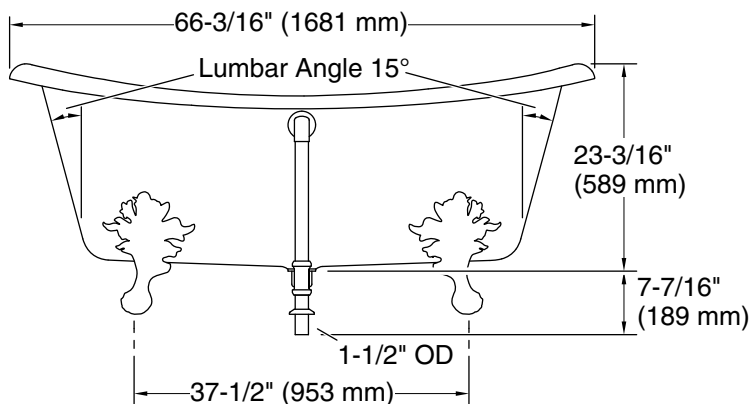

## Technical Information

All product dimensions are nominal.

Drain location:	Center
Basin area, bottom:	48-15/16" x 24-3/4" (1243 mm x 629 mm)
Basin area, top:	58-11/16" x 27-13/16" (1491 mm x 706 mm)
Weight:	396.2 lbs (179.7 kg)
Minimum floor load:	90 lbs/ft <sup>2</sup> (439.4 kg/m <sup>2</sup> )
Water depth:	14-3/8" (366 mm)
Water capacity:	69 gal (261.2 L)
Template:	1344921-7, not required, not included