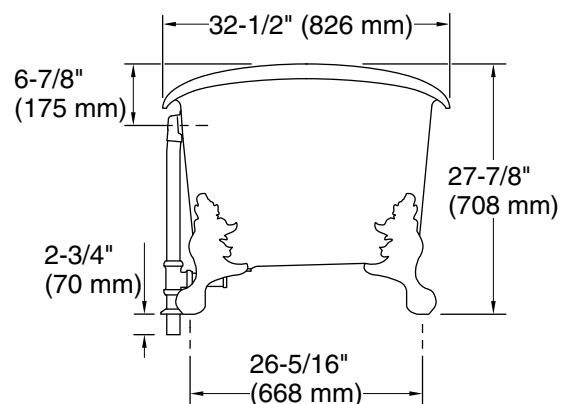

## Technical Information

All product dimensions are nominal.

Drain location:	Center
Basin area, bottom:	48-15/16" x 24-3/4" (1243 mm x 629 mm)
Basin area, top:	58-11/16" x 27-13/16" (1491 mm x 706 mm)
Weight:	396.2 lbs (179.7 kg)
Minimum floor load:	90 lbs/ft <sup>2</sup> (439.4 kg/m <sup>2</sup> )
Water depth:	14-3/8" (366 mm)
Water capacity:	69 gal (261.2 L)
Template:	1344921-7, not required, not included