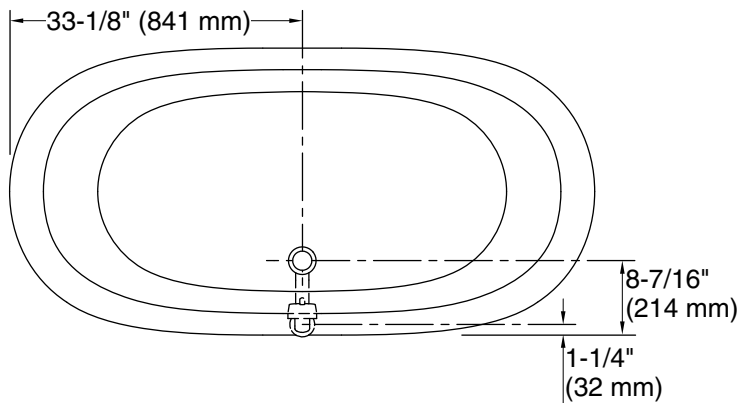

## Technical Information

All product dimensions are nominal.

Drain location:	Center
Basin area, bottom:	48-15/16" x 24-3/4" (1243 mm x 629 mm)
Basin area, top:	58-11/16" x 27-13/16" (1491 mm x 706 mm)
Weight:	396.2 lbs (179.7 kg)
Minimum floor load:	90 lbs/ft <sup>2</sup> (439.4 kg/m <sup>2</sup> )
Water depth:	14-3/8" (366 mm)
Water capacity:	69 gal (261.2 L)
Template:	1344921-7, not required, not included