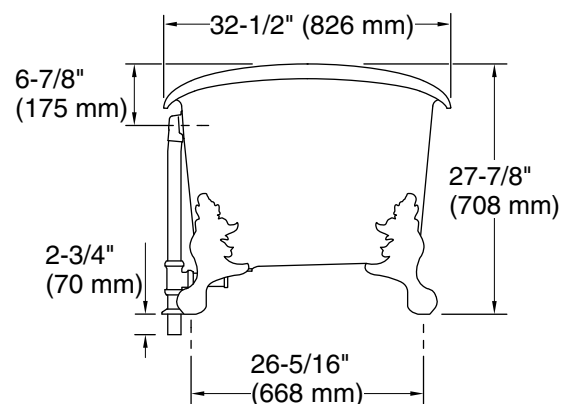

## Technical Information

All product dimensions are nominal.

Drain location:	Center
Basin area, bottom:	48-15/16" x 24-3/4" (1243 mm x 629 mm)
Basin area, top:	58-11/16" x 27-13/16" (1491 mm x 706 mm)
Weight:	396.2 lbs (179.7 kg)
Minimum floor load:	90 lbs/ft <sup>2</sup> (439.4 kg/m <sup>2</sup> )
Water depth:	14-3/8" (366 mm)
Water capacity:	69 gal (261.2 L)
Template:	1344921-7, not required, not included