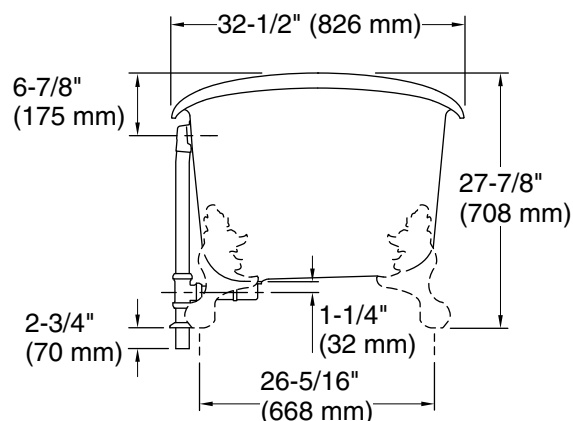

	0	White
-------------------------------------------------------------------------------------	---	-------

Technical Information

All product dimensions are nominal.

Drain location:	Center
Basin area, bottom:	48-15/16" x 24-3/4" (1243 mm x 629 mm)
Basin area, top:	58-11/16" x 27-13/16" (1491 mm x 706 mm)
Weight:	396.2 lbs (179.7 kg)
Minimum floor load:	90 lbs/ft ² (439.4 kg/m ²)
Water depth:	14-3/8" (366 mm)
Water capacity:	90 gal (340.7 L)
Template:	1344921-7, not required, included

Notes

Measure your actual product for rough-in details.

Install this product according to the installation instructions.

The hot water supply should be 70% of the capacity of the bath or greater. Installations will vary.