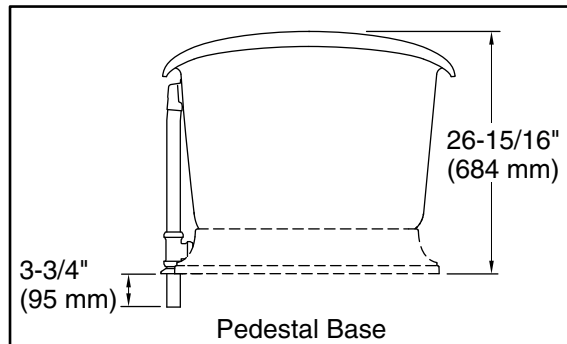

	0	White
-------------------------------------------------------------------------------------	---	-------

Technical Information

All product dimensions are nominal.

Drain location:	Center
Basin area, bottom:	48-15/16" x 24-3/4" (1243 mm x 629 mm)
Basin area, top:	58-11/16" x 27-13/16" (1491 mm x 706 mm)
Weight:	396.2 lbs (179.7 kg)
Minimum floor load:	90 lbs/ft ² (439.4 kg/m ²)
Water depth:	14-3/8" (366 mm)
Water capacity:	90 gal (340.7 L)
Template:	1344921-7, not required, included