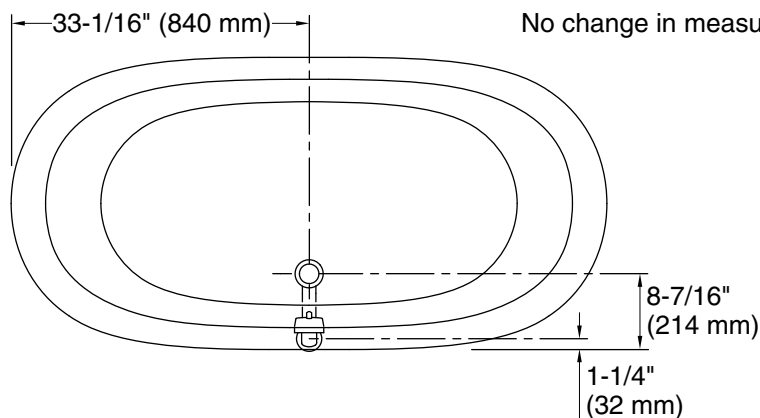

	0	White
-------------------------------------------------------------------------------------	---	-------

Technical Information

All product dimensions are nominal.

Drain location:	Center
Basin area, bottom:	48-15/16" x 24-3/4" (1243 mm x 629 mm)
Basin area, top:	58-11/16" x 27-13/16" (1491 mm x 706 mm)
Weight:	396.2 lbs (179.7 kg)
Minimum floor load:	90 lbs/ft ² (439.4 kg/m ²)
Water depth:	14-3/8" (366 mm)
Water capacity:	90 gal (340.7 L)
Template:	1344921-7, not required, included