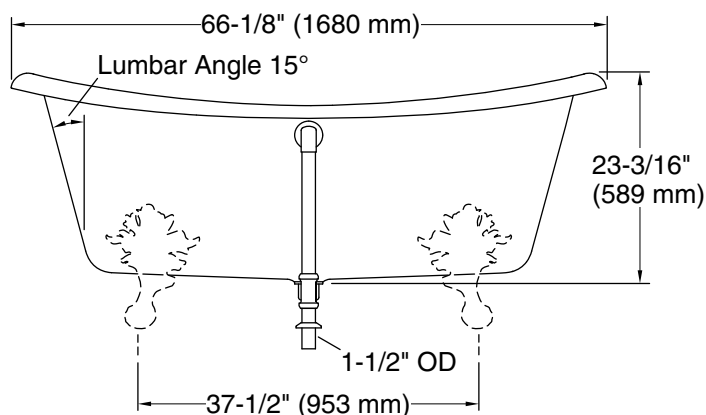

	0	White
-------------------------------------------------------------------------------------	---	-------

Technical Information

All product dimensions are nominal.

Drain location:	Center
Basin area, bottom:	48-15/16" x 24-3/4" (1243 mm x 629 mm)
Basin area, top:	58-11/16" x 27-13/16" (1491 mm x 706 mm)
Weight:	396.2 lbs (179.7 kg)
Minimum floor load:	90 lbs/ft ² (439.4 kg/m ²)
Water depth:	14-3/8" (366 mm)
Water capacity:	90 gal (340.7 L)
Template:	1344921-7, not required, included