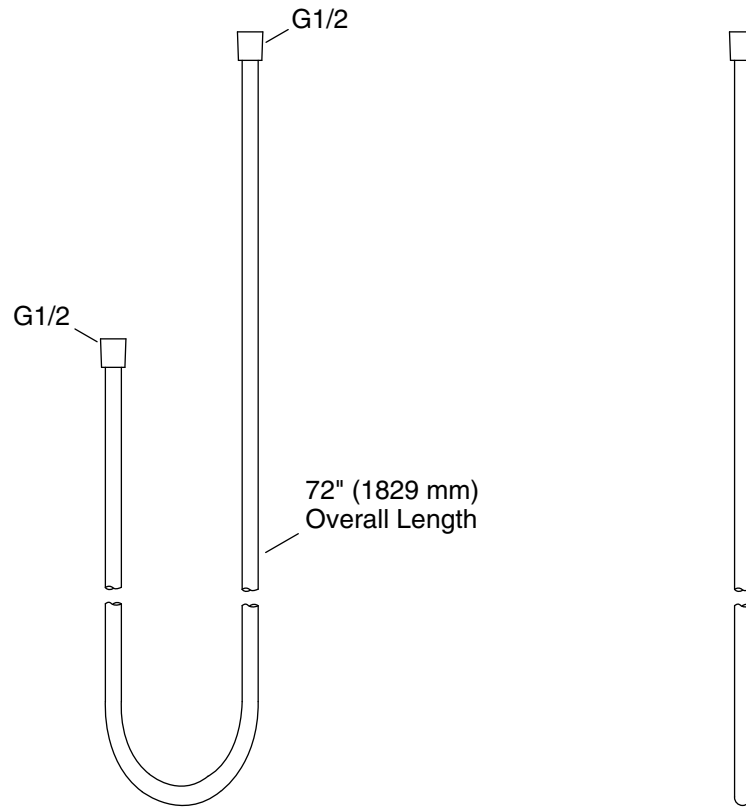

Features

- 72" (1829 mm) hose length
- Swivel base helps reach target areas
- For use with a handshower (sold separately)
- Hose fittings in contrasting finish

Material

- Hose is a durable, flexible polymer blend with soft-touch finish for a hassle-free drape
- KOHLER finishes resist corrosion and tarnishing

KOHLER[®] Faucet Lifetime Limited Warranty

See website for detailed warranty information.

Technical Information

All product dimensions are nominal.

Spout:

Notes

ADA, OBC, CSA B651 compliant when installed to the specific requirements of these regulations.