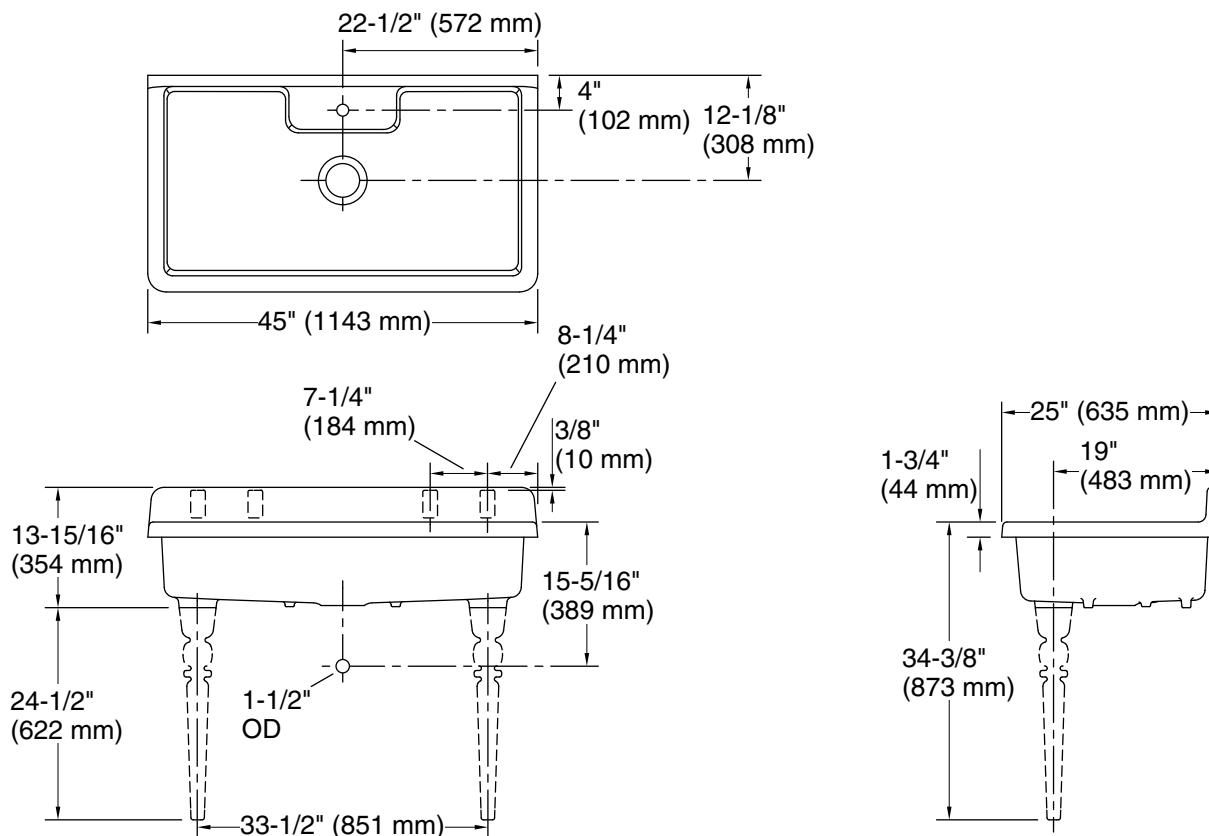

Farmstead®
45" top-/wall-mount single-bowl farmhouse workstation
kitchen sink
K-21103-1HPPB

Features

- Single bowl
- 9" (229 mm) depth provides generous workspace
- Single faucet hole at deck center
- Integral apron and backsplash
- Painted Peachblow underside finish
- Includes walnut cutting board, multipurpose grated rack, utility rack, utility rack with soaking cup, left and right sink racks, and towel bar
- Sink drain with strainer sold separately

Color Code Description

	0	White
---	---	-------

Technical Information

All product dimensions are nominal.

Basin configuration: Single Bowl

Min. base cabinet width: 48" (1219 mm)

Bowl area (Only): Length: 41-1/4" (1048 mm)
 Width: 21-5/8" (549 mm)
 Bowl depth: 9" (229 mm)
 Water depth: 9" (229 mm)

Number of deck holes: 1

Drain hole: 3-7/8" (98 mm)

Template: 1327839-7, required, included

Notes

Install this product according to the installation instructions.

NOTICE: Countertop manufacturer or cutter must use the cut-out template provided with the product, or a current one provided by Kohler Co. (call 1-800-4-KOHLER). Kohler Co. is not responsible for cutout errors when the incorrect cut-out template is used.