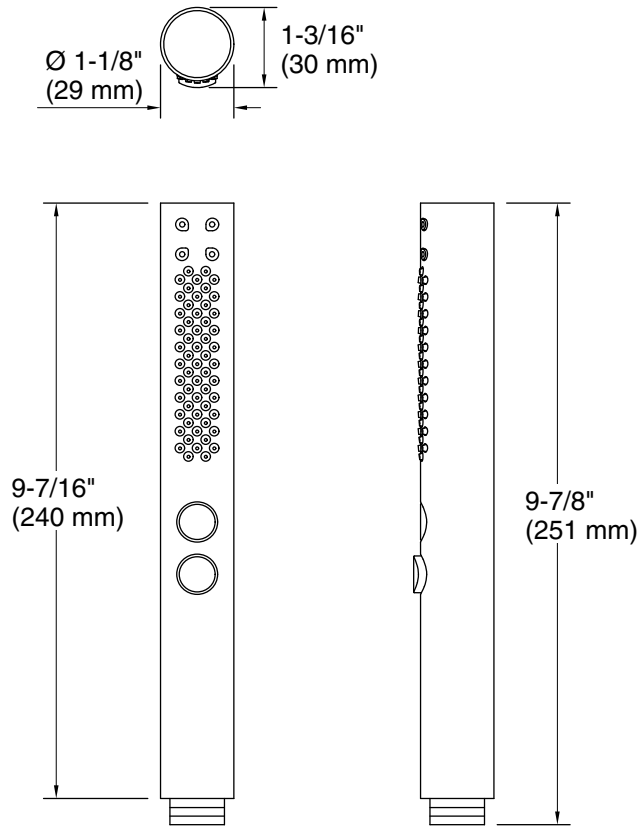

Features

- Multifunction handshower offers full coverage and targeted massage spray settings
- Ergonomic design is comfortable and easy to grip
- MasterClean™ sprayface features an easy-to-clean surface that withstands mineral buildup and maximizes spray performance
- 1.75 gpm (6.6 lpm) flow rate.
- Contains flow-regulating check valve for backflow prevention
- This product can help a building earn Water Efficiency points in LEED® Green Building Rating System

K-8593 72" Shower Hose

or

K-14791 wall-mount handshower holder with supply elbow

K-9514 60" Shower Hose

Optional Products/Accessories

K-9660 Vacuum Breaker

OBC

Codes/Standards

Technical Information

All product dimensions are nominal.

Spout:

Handshower rated max flow: 1.75 gal/min (6.6 l/min)

Notes

For use with automatic compensating valves rated at 1.5 gal/min (5.7 l/min) or less.