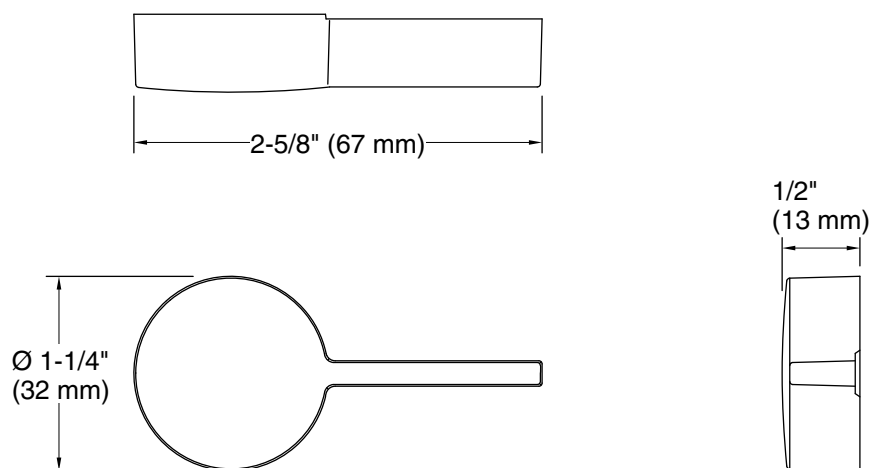

## Features

- Right-hand Polished Chrome trip lever
- For use with the K-78080-RA Reach™ toilet

## Technical Information

All product dimensions are nominal.

Material: Zinc