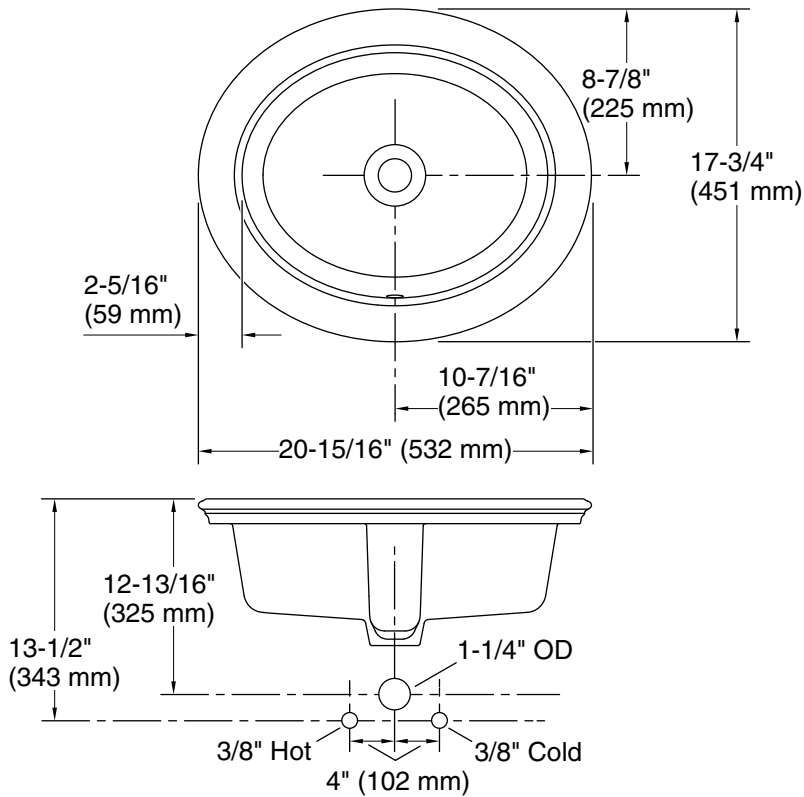

9-29-2025 21:45 - US/CA

THE BOLD LOOK
OF **KOHLER**®

Recommended ADA Installation

Technical Information

All product dimensions are nominal.

- Basin configuration: Single Bowl
- Min. base cabinet width: 22" (559 mm)
- With overflow: Yes
- Drain hole: 1-3/4" (45 mm)