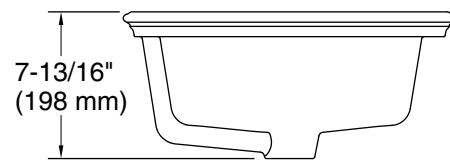

9-29-2025 21:45 - US/CA

THE BOLD LOOK
OF **KOHLER**®

Recommended ADA Installation

Technical Information

All product dimensions are nominal.

- Basin configuration: Single Bowl
- Min. base cabinet width: 22" (559 mm)
- With overflow: Yes
- Drain hole: 1-3/4" (45 mm)