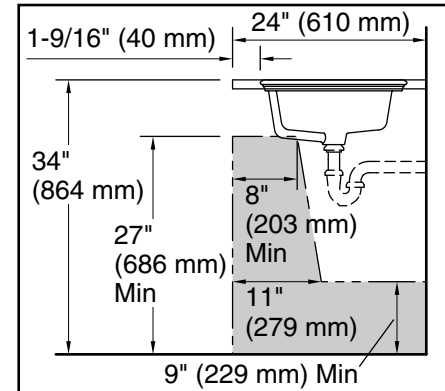

9-29-2025 21:45 - US/CA

THE BOLD LOOK
OF **KOHLER**®

Recommended ADA Installation

Technical Information

All product dimensions are nominal.

- Basin configuration: Single Bowl
- Min. base cabinet width: 22" (559 mm)
- With overflow: Yes
- Drain hole: 1-3/4" (45 mm)