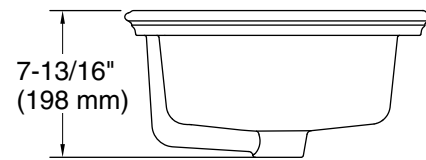

9-29-2025 21:45 - US/CA

THE BOLD LOOK
OF **KOHLER**®

Recommended ADA Installation

Technical Information

All product dimensions are nominal.

- Basin configuration: Single Bowl
- Min. base cabinet width: 21" (533 mm)
- With overflow: Yes
- Drain hole: 1-3/4" (45 mm)