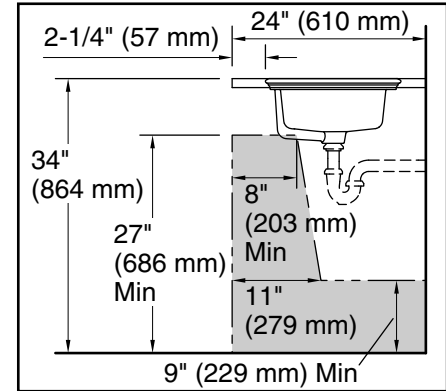

9-29-2025 21:45 - US/CA

THE BOLD LOOK
OF **KOHLER**®

Recommended ADA Installation

Technical Information

All product dimensions are nominal.

- Basin configuration: Single Bowl
- Min. base cabinet width: 21" (533 mm)
- With overflow: Yes
- Drain hole: 1-3/4" (45 mm)

Notes

- Install this product according to the installation instructions.
- Product dimensions are nominal and may vary per ASME A112.19.2 tolerances.
- ADA compliant when installed to the specific requirements of these regulations.