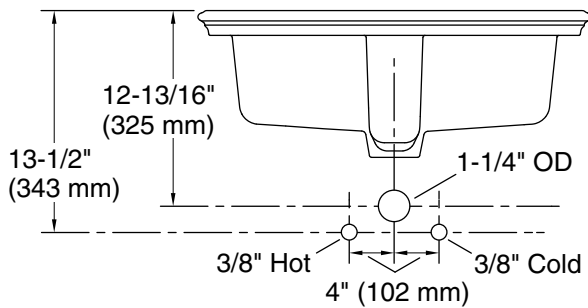

9-29-2025 21:45 - US/CA

THE BOLD LOOK
OF **KOHLER**®

Recommended ADA Installation

Technical Information

All product dimensions are nominal.

- Basin configuration: Single Bowl
- Min. base cabinet width: 21" (533 mm)
- With overflow: Yes
- Drain hole: 1-3/4" (45 mm)