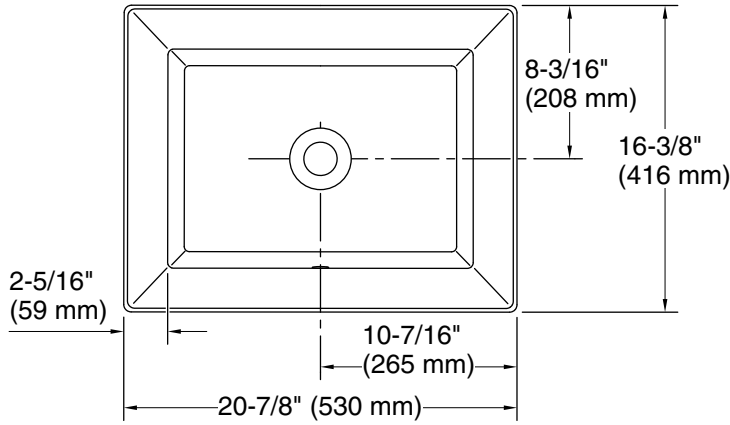

9-29-2025 21:45 - US/CA

THE BOLD LOOK
OF **KOHLER**®

Recommended ADA Installation

Technical Information

All product dimensions are nominal.

- Basin configuration: Single Bowl
- Min. base cabinet width: 21" (533 mm)
- With overflow: Yes
- Drain hole: 1-3/4" (45 mm)