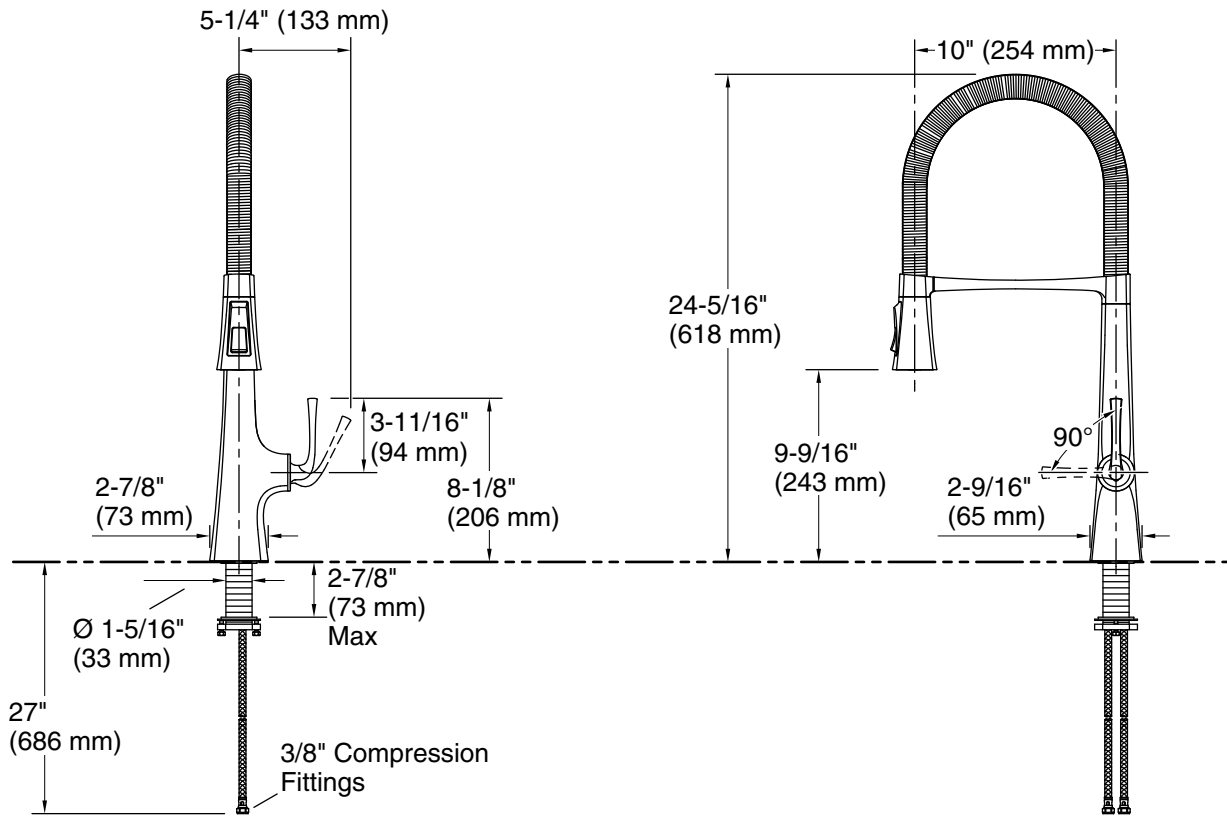

Adapters, Rough-in and Extension Kits

1327990 Range: 2-1/2" (64 mm) -
2-5/8" (67 mm)

Optional Products/Accessories

K-22071 Three-hole kitchen faucet escutcheon

ADA CSA B651

Codes/Standards

ASME A112.18.1/CSA B125.1
NSF/ANSI/CAN 61
NSF/ANSI/CAN 372
DOE - Energy Policy Act 1992
California Energy Commission (CEC)
ADA
ICC/ANSI A117.1
CSA B651

Technical Information

All product dimensions are nominal.

Faucet flow rate: 1.5 gal/min (5.7 l/min)

Spout:

Spout reach: 10" (254 mm)

Handle clearance: 5-1/4" (133 mm)

Notes

Install this product according to the installation instructions.