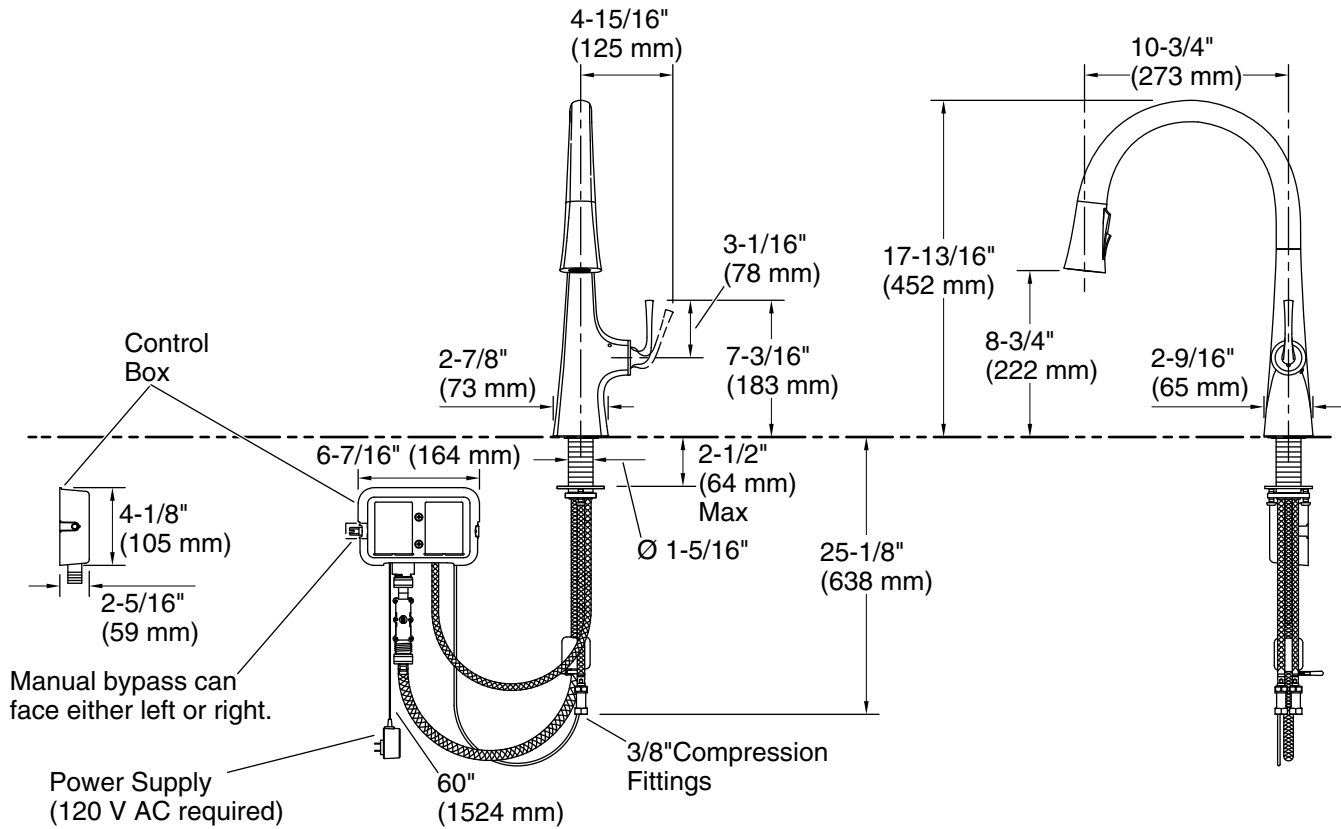

Technical Information

All product dimensions are nominal.

Power source: Plug - AC, not included
 Faucet flow rate: 1.5 gal/min (5.7 l/min)

Spout:

Spout reach: 10-3/4" (273 mm)

Notes

Install this product according to the installation instructions.