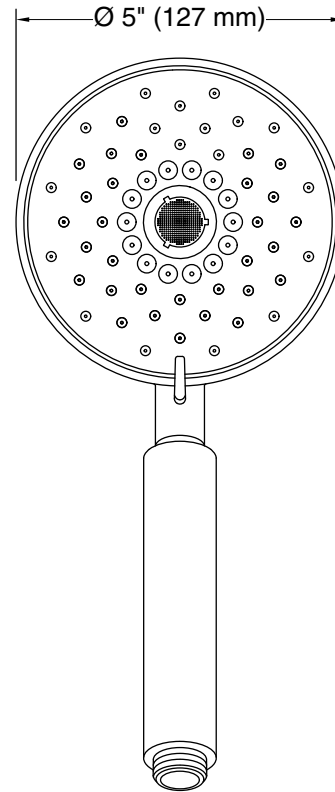

Features

- Multifunction showerhead and handshower each have advanced spray engines to provide three experiences: full coverage, pulsating massage, and silk spray
- Full coverage spray produces an encompassing spray ideal for everyday use
- Pulsating massage spray targets sore muscles to ease away aches and pains
- Silk spray releases a dense, luxurious spray ideal for rinsing
- Thumb tab allows for a smooth transition between sprays
- Combination of balance, weight, grip, and angle makes this handshower comfortable and easy to use
- MasterClean™ sprayface features an easy-to-clean surface that withstands mineral buildup and maximizes spray performance
- 1.75 gpm (6.6 lpm) flow rate.
- Coordinates with Purist®, Stillness®, and Composed® faucets and accessories
- This product can help a building earn Water Efficiency points in LEED® Green Building Rating System
- Features a nonpositive shutoff: water-saving pause mode to temporarily reduce water flow
- Pause feature temporarily pauses water flow to conserve water while you lather, shave, or shampoo

K-9514 60" Shower Hose

or

K-45982 60" ribbon hose

or

K-98359 60" Smooth Shower Hose

or

K-8593 72" Shower Hose

or

Technical Information

All product dimensions are nominal.

Spout:

Handshower rated max flow: 1.75 gal/min (6.6 l/min)

Notes

Install this product according to the installation instructions.

Plumbing codes require an atmospheric vacuum breaker be installed in-line with handshowers. Please consult with local plumbing officials.