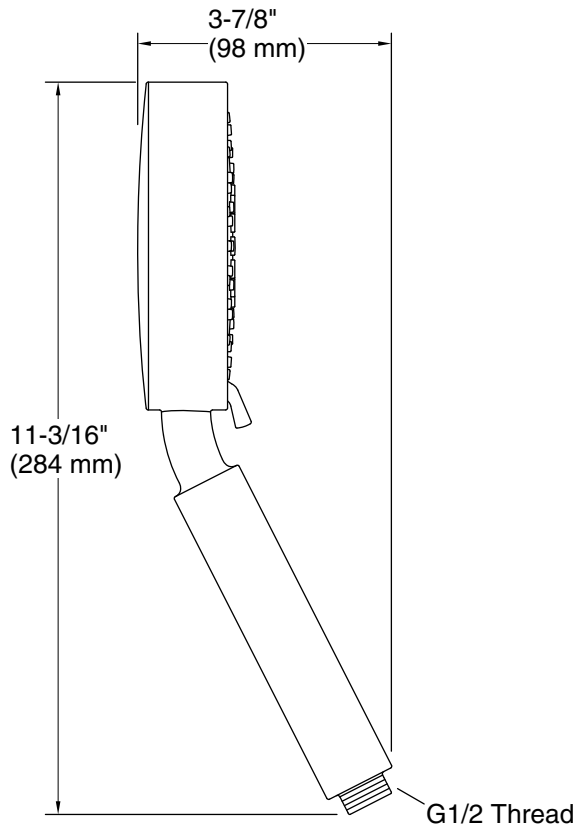

Technical Information

All product dimensions are nominal.

Spout:

Handshower rated max flow: 1.75 gal/min (6.6 l/min)

Notes

Install this product according to the installation instructions.

Plumbing codes require an atmospheric vacuum breaker be installed in-line with handshowers. Please consult with local plumbing officials.

ADA, OBC, CSA B651 compliant when installed to the specific requirements of these regulations.