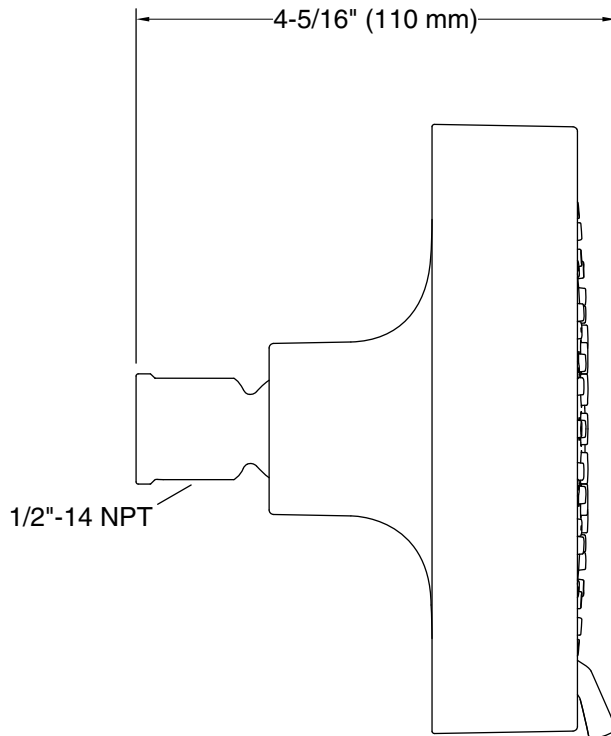

### Installation

- Shower arm and flange sold separately
- 1/2"-14 NPT connection.
- Wall-mount

### Technical Information

All product dimensions are nominal.