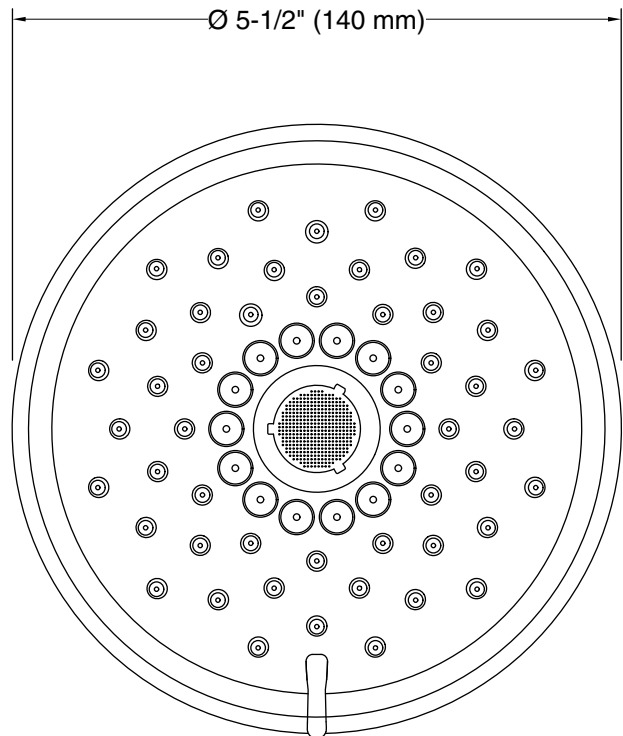

### Installation

- Shower arm and flange sold separately
- 1/2"-14 NPT connection.
- Wall-mount

### Technical Information

All product dimensions are nominal.