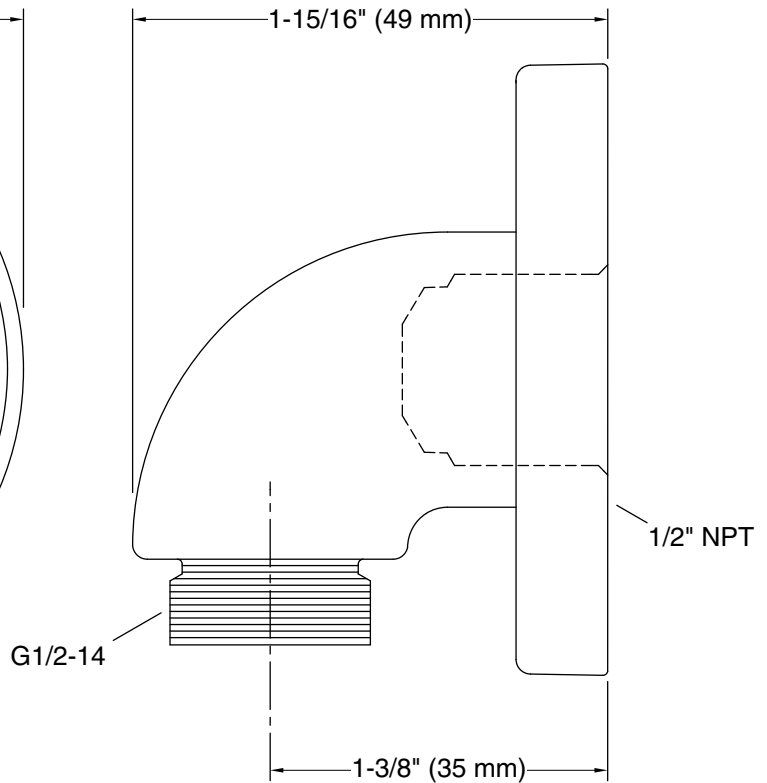

Features

- For use with a handshower and hose (sold separately)
- Includes check valve for backflow prevention
- Coordinates with Purist® and Stillness® faucets and accessories

Material

- Brass
- KOHLER finishes resist corrosion and tarnishing

Installation

- Wall-mount

Codes/Standards

ASME A112.18.1/CSA B125.1

KOHLER® Faucet Lifetime Limited Warranty

See website for detailed warranty information.

Available Colors/Finishes

Color tiles intended for reference only.

Technical Information

All product dimensions are nominal.

Spout:

Notes

Install this product according to the installation instructions.