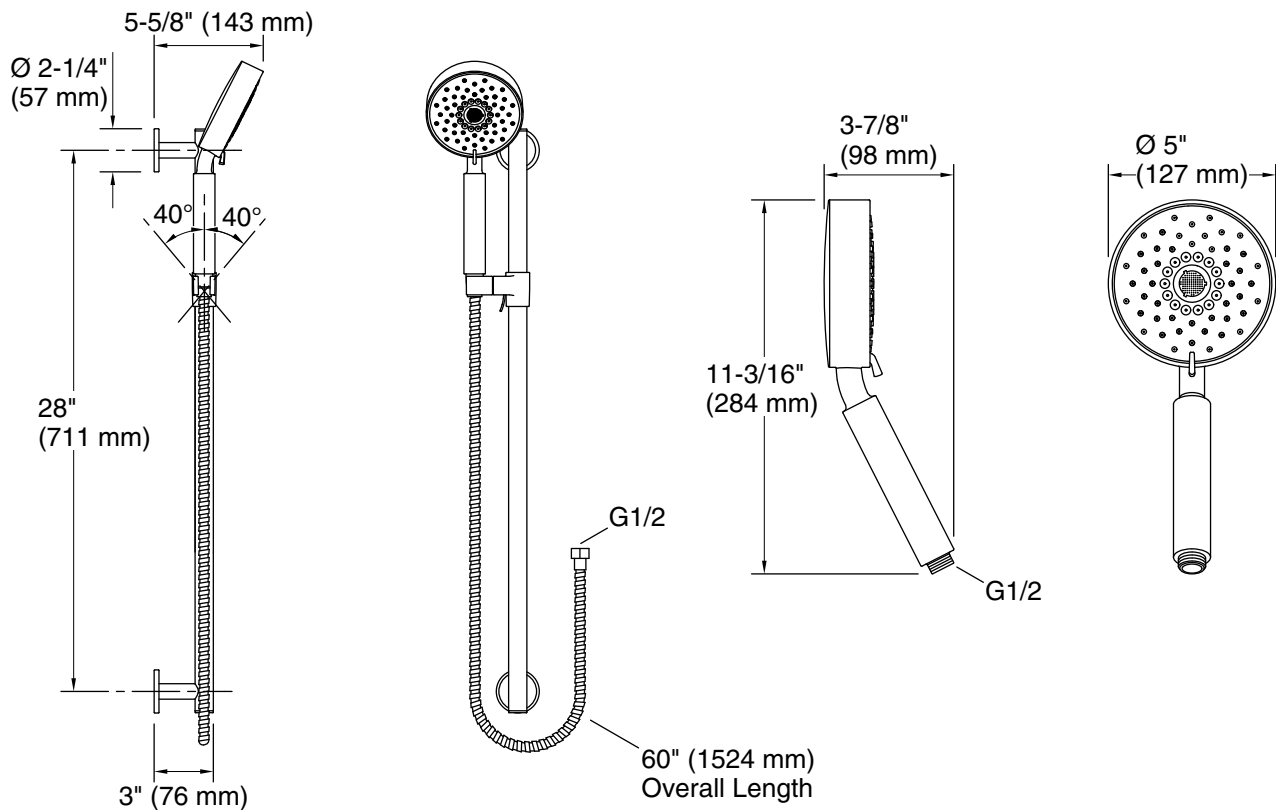

Features

- Includes Purist® 1.75-gpm multifunction handshower, 60" metal hose, 28" sidebar and contemporary sidebar trim
- Multifunction showerhead and handshower each have advanced spray engines to provide three experiences: full coverage, pulsating massage, and silk spray
- Full coverage spray produces an encompassing spray ideal for everyday use
- Pulsating massage spray targets sore muscles to ease away aches and pains
- Silk spray releases a dense, luxurious spray ideal for rinsing
- Thumb tab allows for a smooth transition between sprays
- Combination of balance, weight, grip, and angle makes this handshower comfortable and easy to use
- MasterClean™ sprayface features an easy-to-clean surface that withstands mineral buildup and maximizes spray performance
- 1.75 gpm (6.6 lpm) flow rate.
- Sidebar features adjustable mounting brackets for installation flexibility
- Coordinates with Purist®, Stillness®, and Composed® faucets and accessories
- Features a nonpositive shutoff: water-saving pause mode to temporarily reduce water flow
- Pause feature temporarily pauses water flow to conserve water while you lather, shave, or shampoo

Technical Information

All product dimensions are nominal.

Spout:

Handshower rated max flow: 1.75 gal/min (6.6 l/min)

Shower/Rainhead rated max flow: 1.75 gal/min (6.6 l/min)

Notes

Install this product according to the installation instructions.