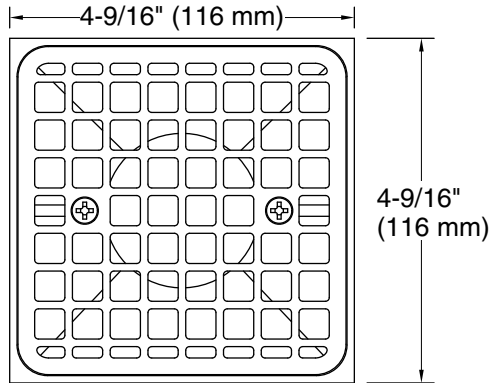

Technical Information

All product dimensions are nominal.

Material: Brass

Notes

Install this product according to the installation instructions.