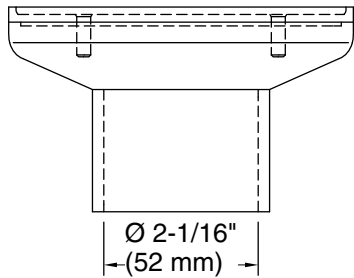

Technical Information

All product dimensions are nominal.

Material: Brass

Notes

Install this product according to the installation instructions.