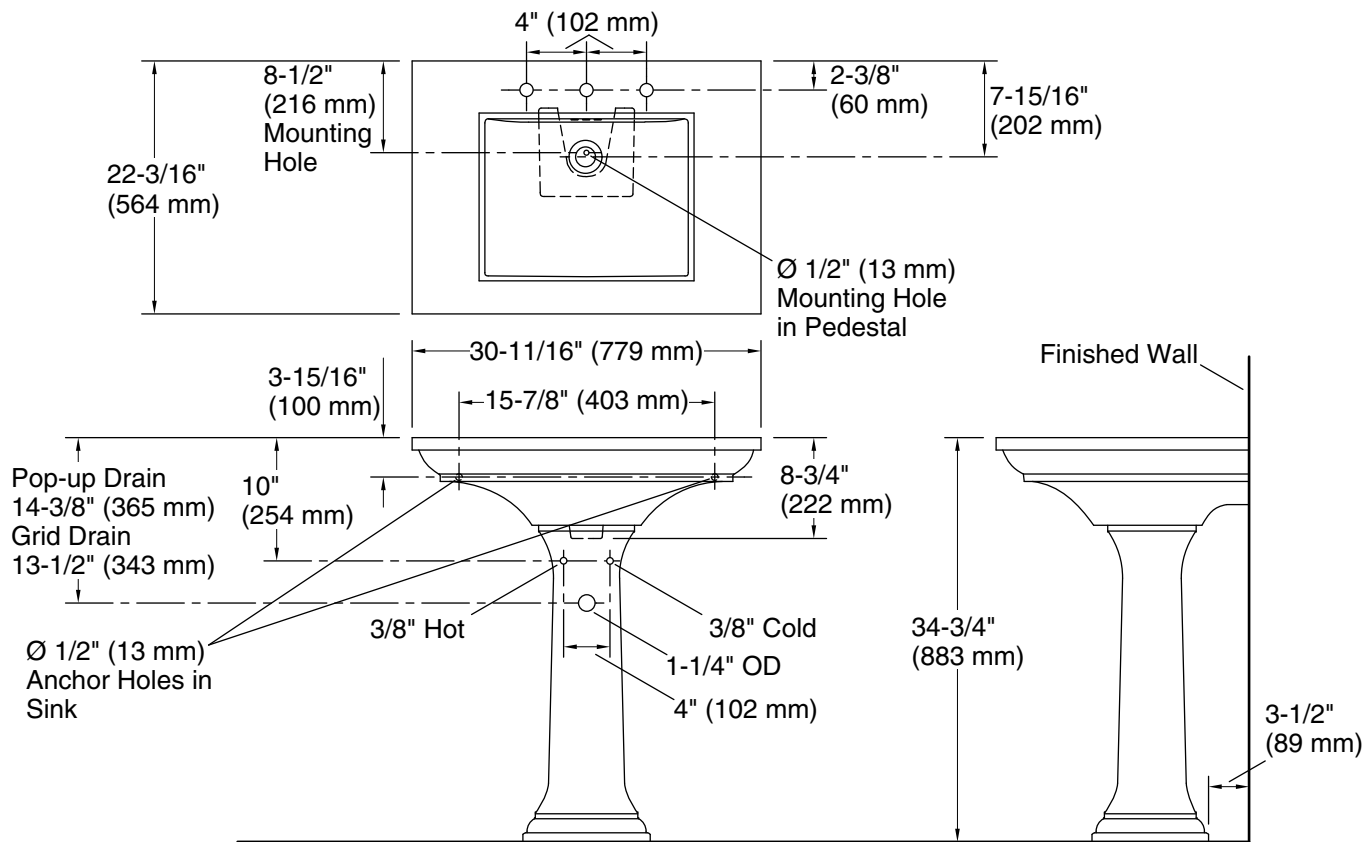

Features

- 8" (203 mm) widespread faucet holes
- Elegant rectangular basin
- Overflow drain
- Combination consists of the K-2269-8 basin and the K-2267 pedestal
- Coordinates with other products in the Memoirs collection

- 1041816 Hardware kit, Hollow Wall

Included Components

Product consists of:

- K-2269-8 30" pedestal/console table bathroom sink
- K-2267 Bathroom Sink Pedestal

Additional Components:

- K-2267 Bathroom Sink Pedestal
- K-2269-8 30" pedestal/console table bathroom sink

Technical Information

All product dimensions are nominal.

Basin configuration:	Single Bowl
Center(s):	8" (203 mm)
Bowl area (Only):	Length: 19" (483 mm) Width: 14" (356 mm) Water depth: 5-1/2" (140 mm)
With overflow:	Yes
Number of deck holes:	3
Faucet hole(s):	1-3/8" (35 mm)
Drain hole:	1-3/4" (44 mm)