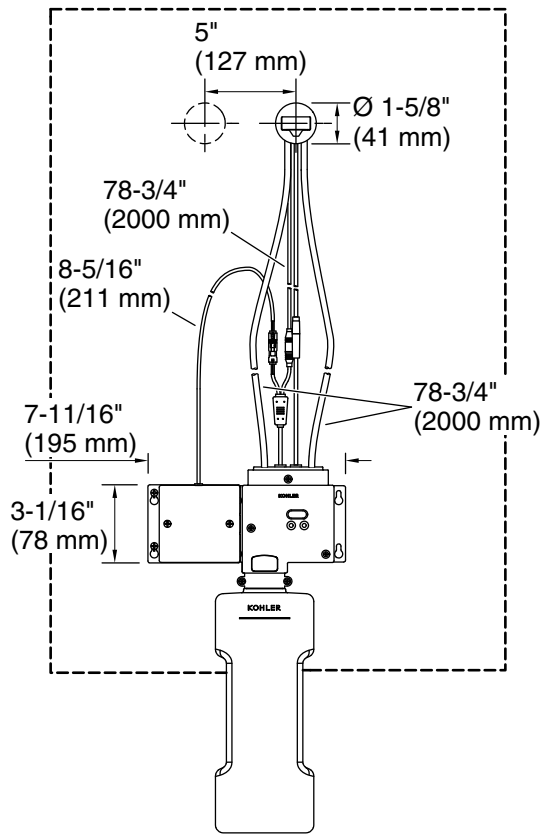

### Features

- Soap dispensing volume can be adjusted to 0.8 mL, 1.2 mL, 1.6 mL, or 2.0 mL
- 54 oz (1600 mL) high-capacity soap reservoir
- Optional 27 oz. (800 ml) low-capacity soap reservoir (sold separately)
- Sensor range adjustable from 1" to 4" (25 to 101 mm). Default set at approximately 2-3/4" (69 mm)
- Maintenance/cleaning mode is activated for 30 seconds when sensor is blocked for 10 seconds
- Vandal-resistant sensor delays dispensing for twenty seconds if activated 4 times in under 5 seconds
- Low soap and low battery above-the-counter indicators
- Easy below-the-counter refill
- Battery-operated (4 "D" batteries supplied)
- Requires low (1-20 cps or gr/m-s) viscosity foam soap with no suspended particles. Please see Installation Guide or Maintenance and Use Guide for specific soap recommendations
- KOHLER® soap (sold separately) recommended for optimized performance and longevity

### Technical Information

All product dimensions are nominal.

Material: Brass