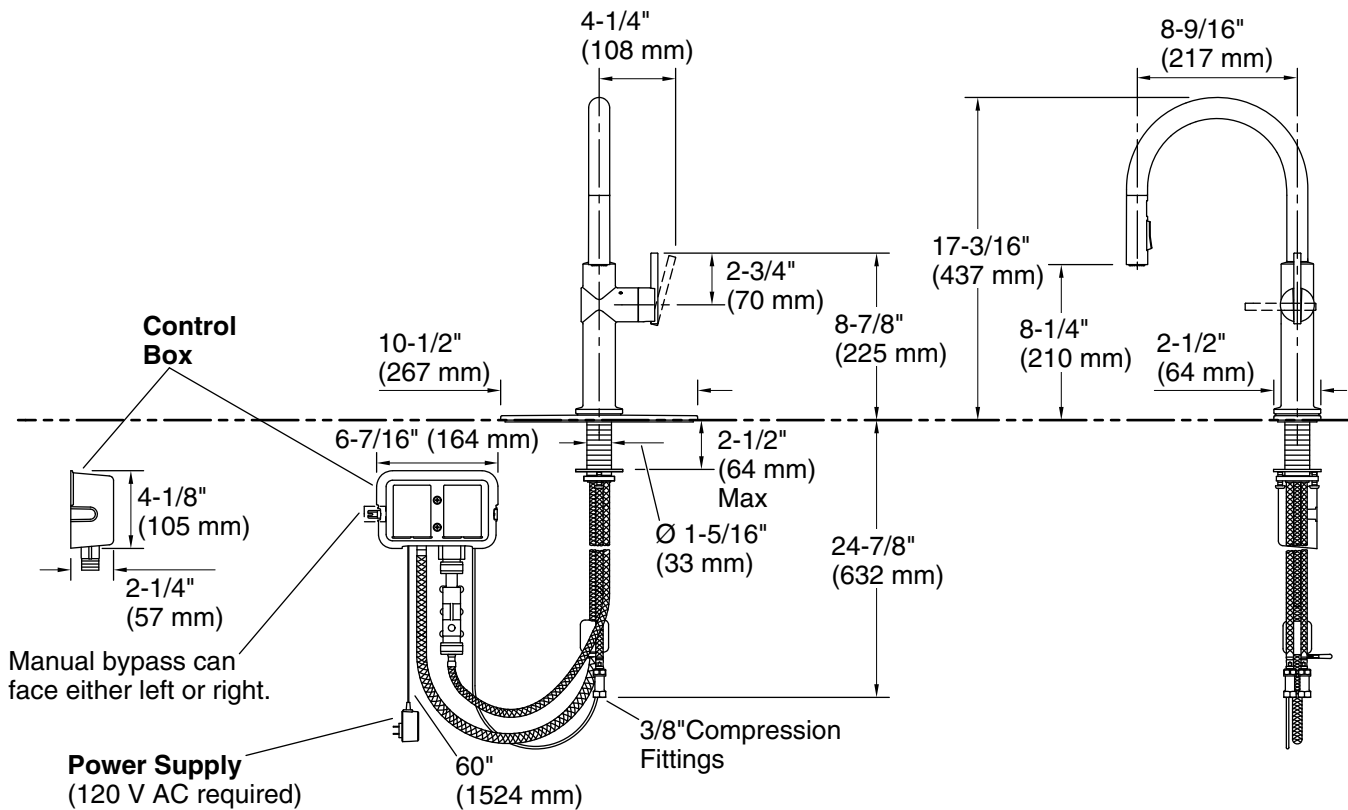

Touchless pull-down kitchen sink faucet with KOHLER® Konnect™ and three-function sprayhead K-22974-WB

Required Electrical Service

One dedicated circuit required, protected with Class A Ground-Fault Circuit-Interrupter (GFCI). Outside North America, this device may be known as a Residual Current Device (RCD).

120 V, 0.15 A, 50/60 Hz

Technical Information

All product dimensions are nominal.

Power source: Plug - AC, included

Faucet flow rate: 1.5 gal/min (5.7 l/min)

Spout:

Spout reach: 8-9/16" (217 mm)

Notes

Install this product according to the installation instructions.

ADA compliant for faucet handles only

ADA, CSA B651 compliant when installed to the specific requirements of these regulations.