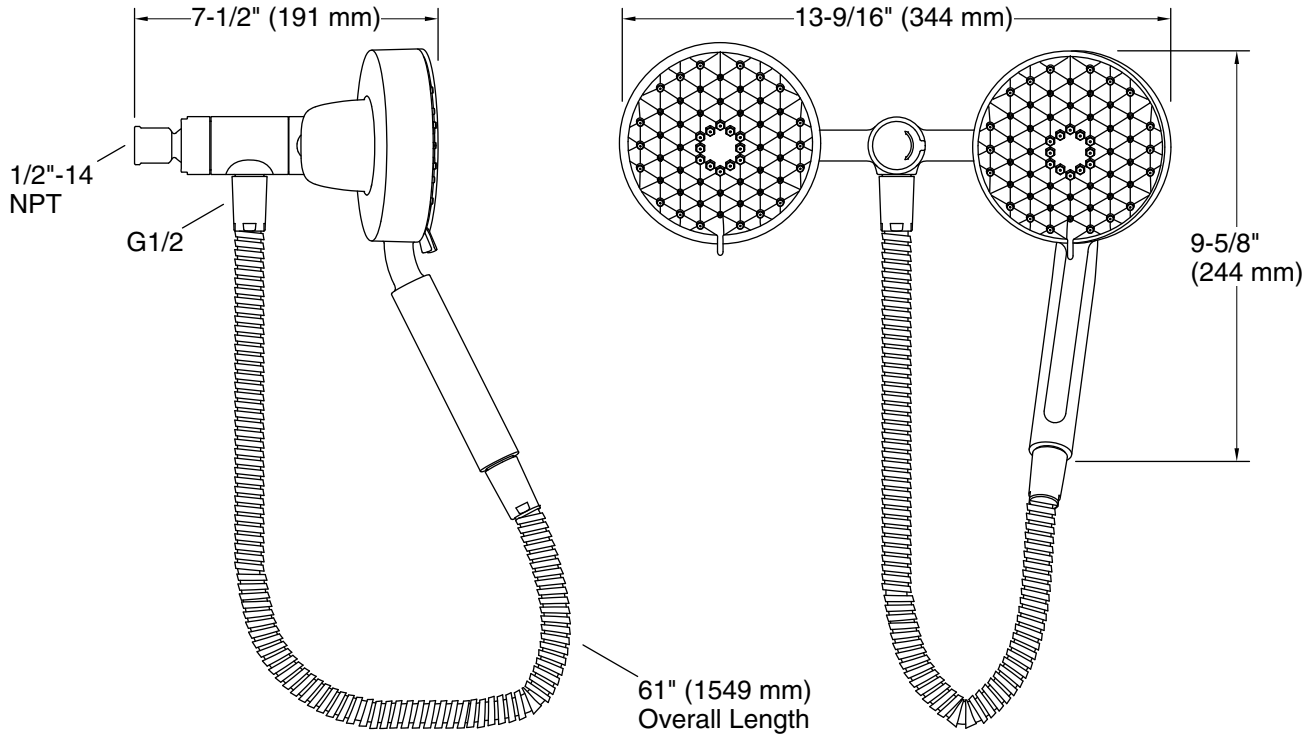

Features

- Multifunction showerhead and handshower each have advanced spray engines to provide three experiences: wide coverage, intense drenching, and targeted spray
- Wide coverage spray produces an encompassing spray for everyday use
- Intense drenching spray delivers a forceful spray ideal for rinsing shampoo from hair
- Targeted spray is a focused stream for targeting sore muscles or use as a utility spray
- Pause feature temporarily pauses water flow to conserve water while you lather, shave, or shampoo
- MasterClean™ sprayface features an easy-to-clean surface that withstands mineral buildup and maximizes spray performance
- 1.75 gpm (6.6 lpm) maximum flow rate at 45 psi (3.1 bar)
- Box includes: Showerhead, handshower, 60" (1524 mm) metal hose

K-933 Shower Arm and Flange
K-7395 Shower Arm and Flange
K-7397 Shower Arm and Flange
K-20005 Shower Arm and Flange
K-26318 Shower arm and flange

Codes/Standards

ASME A112.18.1/CSA B125.1
DOE - Energy Policy Act 1992
EPA WaterSense®
California Energy Commission (CEC)

Technical Information

All product dimensions are nominal.

Spout:

Handshower rated max flow: 1.75 gal/min (6.6 l/min)

Shower/Rainhead rated max flow: 1.75 gal/min (6.6 l/min)

Notes

Install this product according to the installation instructions.