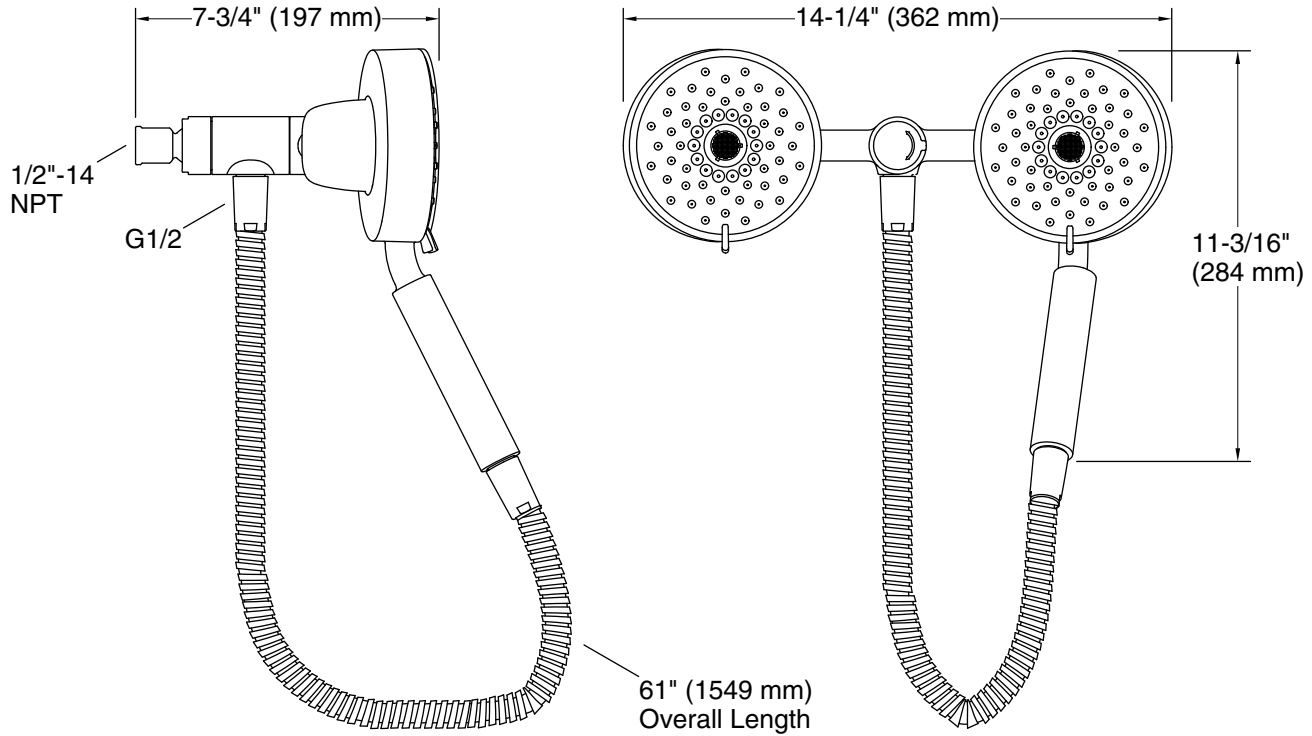

Features

- Multifunction showerhead and handshower each have advanced spray engines to provide three experiences: full coverage, pulsating massage, and silk spray
- Full coverage spray produces an encompassing spray ideal for everyday use
- Pulsating massage spray targets sore muscles to ease away aches and pains
- Silk spray releases a dense, luxurious spray ideal for rinsing
- Pause feature temporarily pauses water flow to conserve water while you lather, shave, or shampoo
- MasterClean™ sprayface features an easy-to-clean surface that withstands mineral buildup and maximizes spray performance
- 1.75 gpm (6.6 lpm) maximum flow rate at 45 psi (3.1 bar)
- Box includes: Showerhead, handshower, 60" (1524 mm) metal hose

K-933 Shower Arm and Flange
K-7395 Shower Arm and Flange
K-7397 Shower Arm and Flange
K-20005 Shower Arm and Flange
K-26318 Shower arm and flange

Codes/Standards

ASME A112.18.1/CSA B125.1
DOE - Energy Policy Act 1992
EPA WaterSense®
California Energy Commission (CEC)

Technical Information

All product dimensions are nominal.

Spout:

Handshower rated max flow: 1.75 gal/min (6.6 l/min)

Shower/Rainhead rated max flow: 1.75 gal/min (6.6 l/min)

Notes

Install this product according to the installation instructions.