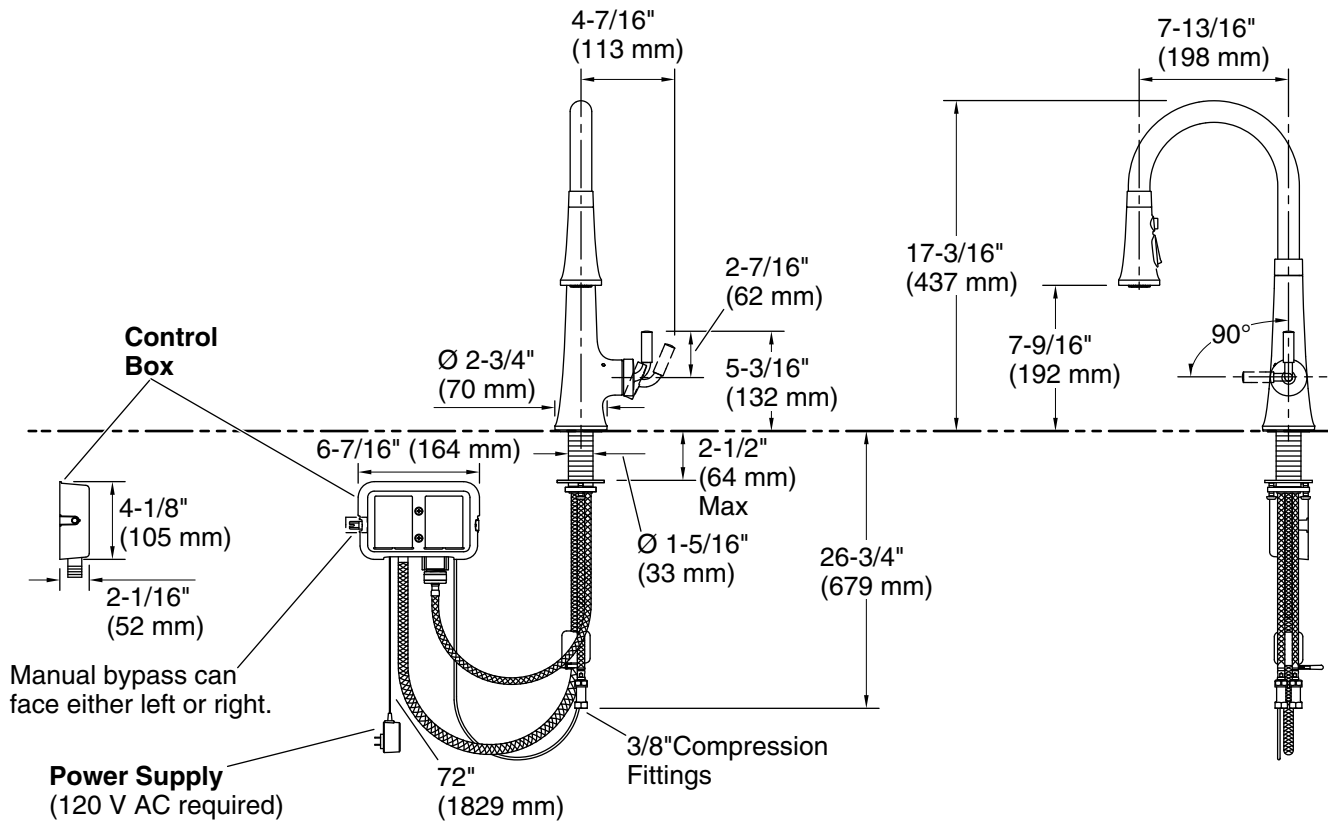

Required Electrical Service

One circuit required, protected with Class A Ground-Fault Circuit-Interrupter (GFCI). Outside North America, this device may be known as a Residual Current Device (RCD).

120 V, .15 A, 60 Hz

Technical Information

All product dimensions are nominal.

Power source: Plug - AC, included

Faucet flow rate: 1.5 gal/min (5.7 l/min)

Spout:

Spout reach: 7-3/4" (198 mm)

Notes

Install this product according to the installation instructions.

ADA compliant for faucet handles only

ADA, CSA B651 compliant when installed to the specific requirements of these regulations.