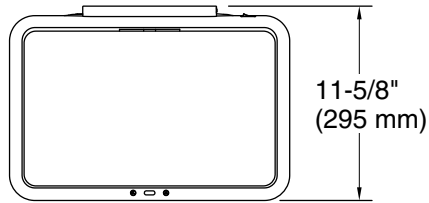

### Available Colors/Finishes

*Color tiles intended for reference only.*

Color	Code	Description
	ST	Stainless Steel
	BST	Black Stainless
	STW	White and Stainless Steel

13-gallon (49 L) touchless stainless steel trash can  
**K-23825**